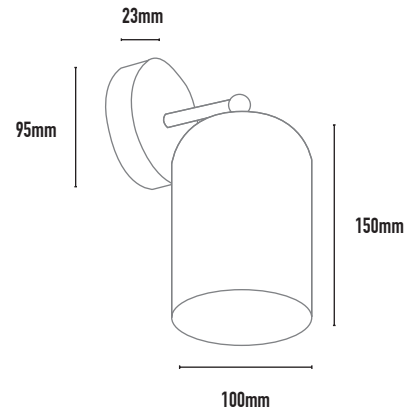

COMET FIXED WALL

- FEATURES:**
- Australian designed and manufactured
 - Wall / down
 - Spun aluminium body
 - Ideal for residential, hospitality and commercial applications

COLOURS:

	Black	-2
	White	-3
	Silver	-6
	Custom	-5

CODE	WATTAGE	LAMP TYPE	DIMENSIONS
CMW1	5-8W	PAR16 LED GU10 240V	150mm length x 100mm width 96mm diameter x 23mm base