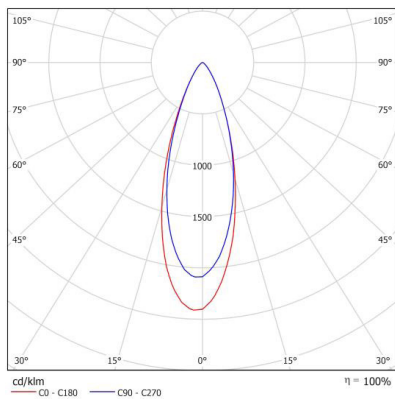

**35 DEGREE**

CODE	LAMP TYPE	WATTAGE	LUMENS	COLOUR TEMP	BEAM ANGLE	CRI	DIMENSIONS
QMB8GU10	PAR16	8.5W	660/670/680	2700K/3000K/4000K	35°	80/90/90	120mm height x 80mm depth x 80mm width