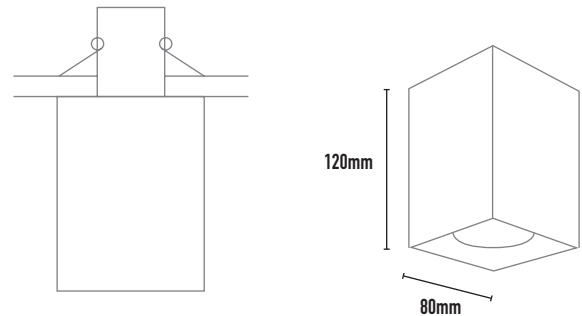

**QUICK MONDO BLOK MINI GU10**

- FEATURES:**
- Australian designed & manufactured surface mounted low glare accent downlight
  - Semi recessed surface mounted
  - Extruded aluminium body
  - Quick install mousetrap springs no visible fixings
  - LED lamp / PAR16 LED GU10 240V, offers various lamp options
  - Fixed downlight
  - Lumen options up to 750lm
  - No remote driver required
  - Dimmable
  - COB / 12V MR16 versions available with remote driver
  - Serviceable IP20 downlight
  - Ideal for residential / hospitality / gallery / museum & commercial applications
  - IES files available on request

**35 DEGREE**

CODE	LAMP TYPE	WATTAGE	LUMENS	COLOUR TEMP	BEAM ANGLE	CRI	DIMENSIONS
QMB8GU10	PAR16	8.5W	660/670/680	2700K/3000K/4000K	35°	80/90/90	120mm height x 80mm depth x 80mm width