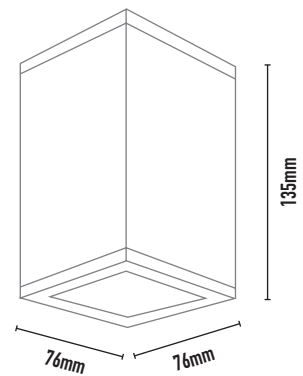

# MINI BOXER

- FEATURES:**
- Exterior surface mounted downlight IP54
  - Low glare
  - LED low power consumption
  - Die cast aluminium construction
  - Tempered glass diffuser
  - Install only in well ventilated areas
  - Ideal for residential, hospitality and commercial applications

**COLOURS:**

	Black	-2
	White	-3
	Silver	-6

CODE	WATTAGE	LAMP TYPE	DIMENSIONS
MS7033DLGU	3W-9W	GU10 LED	135mm x 74mm x 74mm