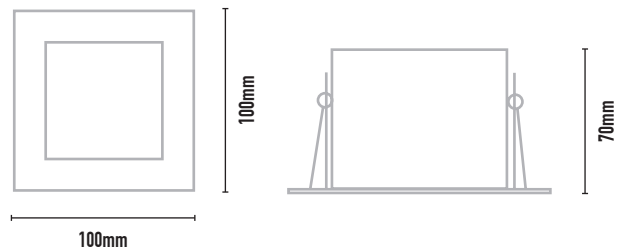

MINI MONDO SQUARE LOW PROFILE

- FEATURES:**
- Australian designed & manufactured
 - Fixed downlight with reduced height fire hood ideal for small ceiling cavities
 - Made from mild steel
 - Round cut out 95mm
 - Easy below ceiling lamp change
 - Use with remote electronic transformer

- COLOURS:**
- Black -2
 - White -3
 - Silver -6
 - Custom -5

- ACCESSORIES:**
- Deco glass filter holder (CHL)
 - Frosted glass 30mm (FG)
 - Deco colour glass 50mm (DG)
 - AL 20 HoneyComb filter

CODE	WATTAGE	LAMP TYPE	DIMENSIONS
MSQ16	4W-50W	MR16 LED	100mm x 100mm x 70mm