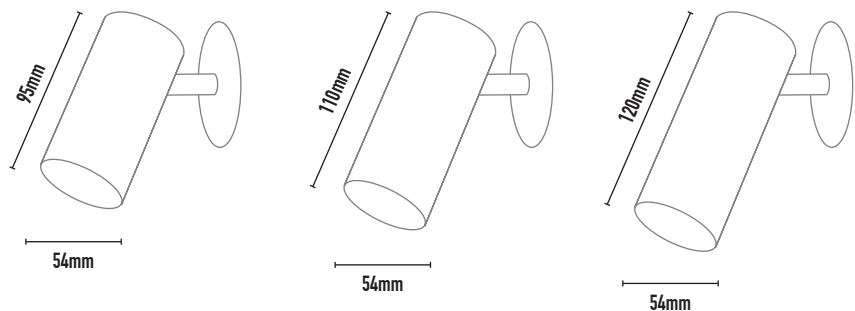

TULLYSPOT MR16

- FEATURES:**
- Australian designed & manufactured
 - Adjustable 90° tilt, 359° swivel
 - Suitable for mains track with an integral electronic transformer adaptor or a variety of surface mounted options for remote transformer
 - Ideal for residential, hospitality and commercial applications

- COLOURS:**
- Black -2
 - White -3
 - Silver -6
 - Custom -5

- ACCESSORIES:**
- Deco glass filter holder (CHL)
 - Frosted glass 30mm (FG)
 - Deco colour glass 50mm (DG)
 - Lamp droppers: 100mm-1500mm (LD)

- MOUNTING OPTIONS:**
- Additional mounting options available
 - See [Mounting Options](#) spec sheet for more information

CODE	WATTAGE	LAMP TYPE	DIMENSIONS
TUL30	4-50W MAX	12V LED / MR16	95mm length x 54mm diameter
TUL31	4-50W MAX	12V LED / MR16	110mm length x 54mm diameter
TUL32	4-50W MAX	12V LED / MR16	120mm length x 54mm diameter