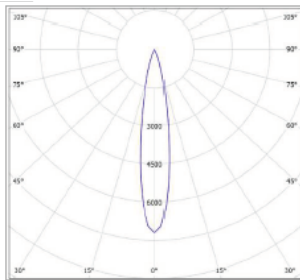

24 DEGREE

PROFESSIONAL

CODE	WATTAGE	LUMENS	COLOUR TEMP	BEAM ANGLE	CRI	MA
MC50-COB-900-927-15D-G1	12.3	980	2700k	15	90	350
MC50-COB-900-927-24D-G1	12.3	960	2700k	24	90	350
MC50-COB-900-927-40D-G1	12.3	920	2700k	40	90	350
MC50-COB-900-930-15D G1	12.3	1040	3000K	15	90	350
MC50-COB-900-930-24D G1	12.3	1020	3000K	24	90	350
MC50-COB-900-930-40D G1	12.3	980	3000K	40	90	350
MC50-COB-900-940-15D G1	12.3	1120	4000K	15	90	350
MC50-COB-900-940-24D G1	12.3	1090	4000K	24	90	350
MC50-COB-900-940-40D G1	12.3	1050	4000K	40	90	350
MC50-COB-1400-930-24D G1	12.9	1430	3000K	24	80	350
MC50-COB-1400-930-40D G1	12.9	1360	3000K	40	80	350
MC50-COB-1400-940-24D G1	12.9	1510	4000K	24	80	350
MC50-COB-1400-940-40D G1	12.9	1430	4000K	40	80	350

- Color consistency Mac Adam Step: 3 (<3SDCM)
- High color rendering performance, CRI 80 and 90 (TM30 compliant) IES TM30

15 DEGREE