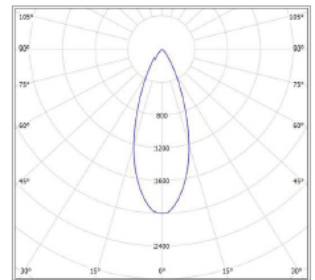

TRIM

COLOURS:

- Black -2 Inner standard as Black
- White -3
- Silver -6
- Custom -5

ACCESSORIES:

- Frosted glass 30mm (FG)
- Deco colour glass 50mm (DG)
- Honeycomb filter (AL20)

40 DEGREE

CODE	LAMP TYPE	WATTAGE	LUMENS	COLOUR TEMP	BEAM ANGLE	CRI	mA	DIMENSIONS
IP8550	COB	12.3	980	3000K	15,24,40	90	350	85mm diameter x 80mm height - cutout round 72mm diameter

PROFESSIONAL

CODE	WATTAGE	LUMENS	COLOUR TEMP	BEAM ANGLE	CRI	MA
MC50-COB-900-927-15D-G1	12.3	980	2700k	15	90	350
MC50-COB-900-927-24D-G1	12.3	960	2700k	24	90	350
MC50-COB-900-927-40D-G1	12.3	920	2700k	40	90	350
MC50-COB-900-930-15D G1	12.3	1040	3000K	15	90	350
MC50-COB-900-930-24D G1	12.3	1020	3000K	24	90	350
MC50-COB-900-930-40D G1	12.3	980	3000K	40	90	350
MC50-COB-900-940-15D G1	12.3	1120	4000K	15	90	350
MC50-COB-900-940-24D G1	12.3	1090	4000K	24	90	350
MC50-COB-900-940-40D G1	12.3	1050	4000K	40	90	350
MC50-COB-1400-930-24D G1	12.9	1430	3000K	24	80	350
MC50-COB-1400-930-40D G1	12.9	1360	3000K	40	80	350
MC50-COB-1400-940-24D G1	12.9	1510	4000K	24	80	350
MC50-COB-1400-940-40D G1	12.9	1430	4000K	40	80	350

- Color consistency Mac Adam Step: 3 (<3SDCM)
- High color rendering performance, CRI 80 and 90 (TM30 compliant) IES TM30

15 DEGREE

24 DEGREE

40 DEGREE

DRIVER OPTIONS:

- OTI / Dali dimmable
- OTE / PhaseCut
- OT / Non dimmable