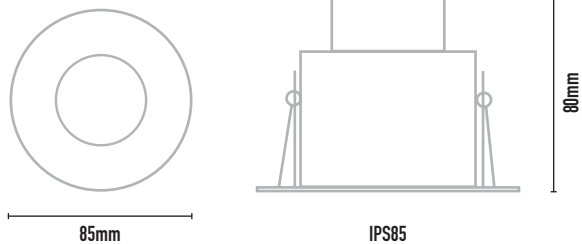

TRIM

COLOURS:

- Black -2 Inner standard as Black
- White -3
- Silver -6
- Custom -5

ACCESSORIES:

- Frosted glass 30mm (FG)
- Deco colour glass 50mm (DG)
- Honeycomb filter (AL20)

40 DEGREE

CODE	LAMP TYPE	WATTAGE	LUMENS	COLOUR TEMP	BEAM ANGLE	CRI	mA	DIMENSIONS
IP8550	COB	12.3	980	3000K	15,24,40	90	350	85mm diameter x 80mm height - cutout round 72mm diameter

PROFESSIONAL

CODE	WATTAGE	LUMENS	COLOUR TEMP	BEAM ANGLE	CRI	MA
MC50-COB-900-927-15D-G1	12.3	980	2700k	15	90	350
MC50-COB-900-927-24D-G1	12.3	960	2700k	24	90	350
MC50-COB-900-927-40D-G1	12.3	920	2700k	40	90	350
MC50-COB-900-930-15D G1	12.3	1040	3000K	15	90	350
MC50-COB-900-930-24D G1	12.3	1020	3000K	24	90	350
MC50-COB-900-930-40D G1	12.3	980	3000K	40	90	350
MC50-COB-900-940-15D G1	12.3	1120	4000K	15	90	350
MC50-COB-900-940-24D G1	12.3	1090	4000K	24	90	350
MC50-COB-900-940-40D G1	12.3	1050	4000K	40	90	350
MC50-COB-1400-930-24D G1	12.9	1430	3000K	24	80	350
MC50-COB-1400-930-40D G1	12.9	1360	3000K	40	80	350
MC50-COB-1400-940-24D G1	12.9	1510	4000K	24	80	350
MC50-COB-1400-940-40D G1	12.9	1430	4000K	40	80	350