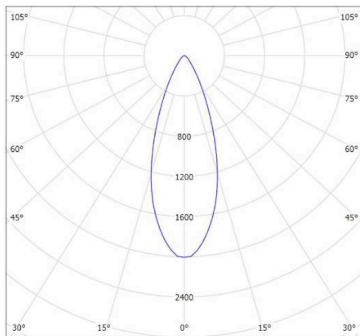

TRIM

COLOURS:

- Black -2 Inner standard as Black
- White -3
- Silver -6
- Custom -5

ACCESSORIES:

- Frosted glass 30mm (FG)
- Deco colour glass 50mm (DG)
- Honeycomb filter (AL20)

40 DEGREE

CODE	LAMP TYPE	WATTAGE	LUMENS	COLOUR TEMP	BEAM ANGLE	CRI	mA	DIMENSIONS
IP8550	COB	12.3	980	3000K	15,24,40	90	350	85mm diameter x 80mm height - cutout round 72mm diameter

PROFESSIONAL

CODE	WATTAGE	LUMENS	COLOUR TEMP	BEAM ANGLE	CRI	MA
MC50-COB-900-927-15D-G1	12.3	980	2700k	15	90	350
MC50-COB-900-927-24D-G1	12.3	960	2700k	24	90	350
MC50-COB-900-927-40D-G1	12.3	920	2700k	40	90	350
MC50-COB-900-930-15D G1	12.3	1040	3000K	15	90	350
MC50-COB-900-930-24D G1	12.3	1020	3000K	24	90	350
MC50-COB-900-930-40D G1	12.3	980	3000K	40	90	350
MC50-COB-900-940-15D G1	12.3	1120	4000K	15	90	350
MC50-COB-900-940-24D G1	12.3	1090	4000K	24	90	350
MC50-COB-900-940-40D G1	12.3	1050	4000K	40	90	350
MC50-COB-1400-930-24D G1	12.9	1430	3000K	24	80	350
MC50-COB-1400-930-40D G1	12.9	1360	3000K	40	80	350
MC50-COB-1400-940-24D G1	12.9	1510	4000K	24	80	350
MC50-COB-1400-940-40D G1	12.9	1430	4000K	40	80	350