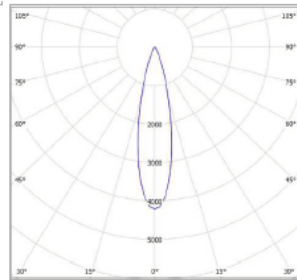

PROFESSIONAL

CODE	WATTAGE	LUMENS	COLOUR TEMP	BEAM ANGLE	CRI	MA
MC50-COB-900-927-15D-G1	12.3	980	2700k	15	90	350
MC50-COB-900-927-24D-G1	12.3	960	2700k	24	90	350
MC50-COB-900-927-40D-G1	12.3	920	2700k	40	90	350
MC50-COB-900-930-15D G1	12.3	1040	3000K	15	90	350
MC50-COB-900-930-24D G1	12.3	1020	3000K	24	90	350
MC50-COB-900-930-40D G1	12.3	980	3000K	40	90	350
MC50-COB-900-940-15D G1	12.3	1120	4000K	15	90	350
MC50-COB-900-940-24D G1	12.3	1090	4000K	24	90	350
MC50-COB-900-940-40D G1	12.3	1050	4000K	40	90	350
MC50-COB-1400-930-24D G1	12.9	1430	3000K	24	80	350
MC50-COB-1400-930-40D G1	12.9	1360	3000K	40	80	350
MC50-COB-1400-940-24D G1	12.9	1510	4000K	24	80	350
MC50-COB-1400-940-40D G1	12.9	1430	4000K	40	80	350

- Color consistency Mac Adam Step: 3 (<3SDCM)
- High color rendering performance, CRI 80 and 90 (TM30 compliant) IES TM30

24 DEGREE

DRIVER OPTIONS:

- OTI / Dali dimmable
- OTE / PhaseCut
- OT / Non dimmable