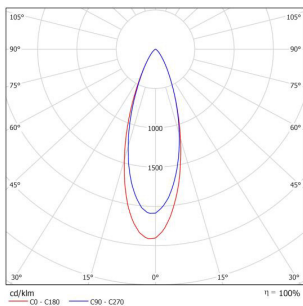

MINI MONDO ROUND GU10

- FEATURES:**
- Australian designed & manufactured architectural recessed low glare accent downlight
 - LED lamp / PAR16 LED GU10 240V, offers various lamp options
 - Two-way 20° tilt adjustment
 - 95mm round hole cut
 - Lumen options up to 750lm
 - No remote driver required
 - Dimmable
 - COB / 12V MR16 versions available
 - Serviceable IP20 downlight
 - Ideal for residential / hospitality / gallery / museum & commercial applications
 - IES files available on request

CODE	LAMP TYPE	WATTAGE	LUMENS	COLOUR TEMP	BEAM ANGLE	DIMENSIONS
MRD11	PAR16	1x 8.5W	660/700/750	2700K/3000K/4000K	35°	100mm x 125mm - cutout 95mm diameter