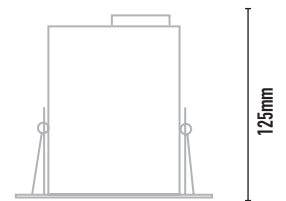

MINI MONDO ROUND GU10

- FEATURES:**
- Australian designed & manufactured architectural recessed low glare accent downlight
 - LED lamp / PAR16 LED GU10 240V, offers various lamp options
 - Two-way 20° tilt adjustment
 - 95mm round hole cut
 - Lumen options up to 750lm
 - No remote driver required
 - Dimmable
 - COB / 12V MR16 versions available
 - Serviceable IP20 downlight
 - Ideal for residential / hospitality / gallery / museum & commercial applications
 - IES files available on request

TRIM COLOURS: Inner standard as Black

	Black	-2
	White	-3
	White	-3-3
	Silver	-6
	Custom	-5

- ACCESSORIES:**
- Deco glass filter holder (CHL)
 - Frosted glass 30mm (FG)
 - Deco colour glass 50mm (DG)
 - AL 20 HoneyComb filter

CODE	LAMP TYPE	WATTAGE	LUMENS	COLOUR TEMP	BEAM ANGLE	DIMENSIONS
MRD11	PAR16	1x 8.5W	660/700/750	2700K/3000K/4000K	35°	100mm x 125mm - cutout 95mm diameter