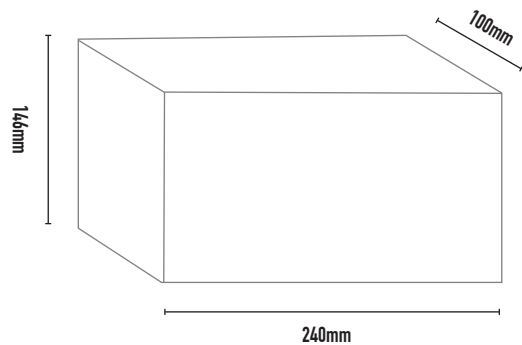

PLANO B WALL LIGHT

- FEATURES:**
- Australian designed & manufactured
 - Wall up & down light
 - Frost diffuser
 - Folded aluminium housing
 - Down light only on special order
 - LED or PLE fluorescent 240V E27
 - Ideal for residential, hospitality and commercial applications

COLOURS:

	Black	-2
	White	-3
	Silver	-6
	Custom	-5

CODE	WATTAGE	LAMP TYPE	DIMENSIONS
PLN2	12W	LED (DIMMABLE)	146mm x 240mm x 100mm
	13W-20W	PLE	