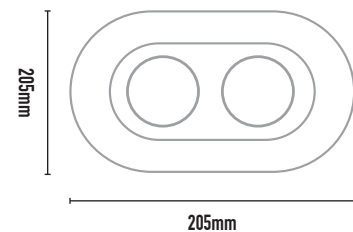

# TRAK AR111

- FEATURES:**
- Australian designed & manufactured
  - Interior recessed downlight
  - 359° rotation, 45° tilt adjustment
  - 240v GU10 versions also available
  - Use with remote electronic transformer
  - Ideal for residential, hospitality and commercial applications

- COLOURS:**
- Black -2
  - White -3
  - Silver -6
  - Custom -5

CODE	WATTAGE	LAMP TYPE	DIMENSIONS
TRK41	2 X 10W-100W	AR111 LED	205mm x 205mm x 110 depth - cutout 190mm x 190mm
TRK42	3 X 10W-100W	AR111 LED	205mm x 365mm x 110 depth - cutout 190mm x 335mm