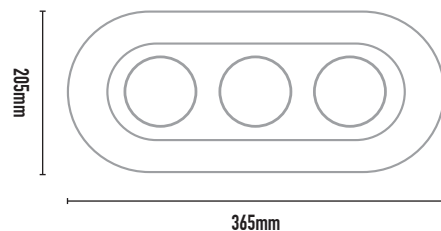

# TRAK AR111

- FEATURES:**
- Australian designed & manufactured
  - Interior recessed downlight
  - 359° rotation, 45° tilt adjustment
  - 240v GU10 versions also available
  - Use with remote electronic transformer
  - Ideal for residential, hospitality and commercial applications

- COLOURS:**
- Black -2
  - White -3
  - Silver -6
  - Custom -5

CODE	WATTAGE	LAMP TYPE	DIMENSIONS
TRK41	2 X 10W-100W	AR111 LED	205mm x 205mm x 110 depth - cutout 190mm x 190mm
TRK42	3 X 10W-100W	AR111 LED	205mm x 365mm x 110 depth - cutout 190mm x 335mm