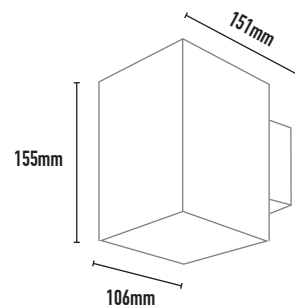

COLOURS:

	Black	-2
	White	-3
	Silver	-6
	Custom	-5

CODE	WATTAGE	LAMP TYPE	DIMENSIONS
MBW1321	4W-50W	MR16 LED / HALOGEN	155mm length x 106mm x 106mm width x 151 mm from wall