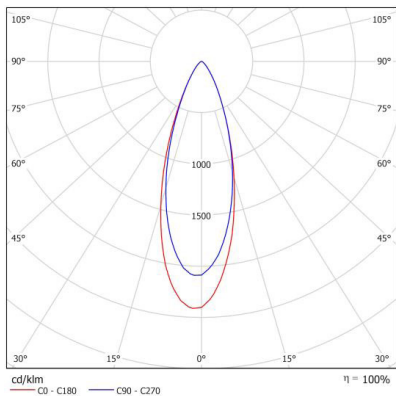

35 DEGREE

CODE	LAMP TYPE	WATTAGE	LUMENS	COLOUR TEMP	BEAM ANGLE	CRI	DIMENSIONS
MIN1	PAR16	1 x 8.5W	660/670/680	2700K/3000K/4000K	35°	80/90/90	90mm diameter x 125mm height Cut out - 83mm diameter