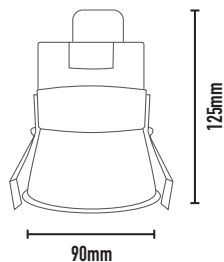

TRIM COLOURS:

Black	-2
White	-3
Silver	-6
Custom	-5

- ACCESSORIES:**
- Frosted glass 30mm (FG)
 - Deco colour glass 50mm (DG)
 - Honeycomb filter (AL20)
 - Semi surface mounted round trim (MSR0) specify Colour
 - Semi surface mounted square trim (MSS0) specify Colour
 - 2- Gang round plate (MINACC001) specify Colour

35 DEGREE

CODE	LAMP TYPE	WATTAGE	LUMENS	COLOUR TEMP	BEAM ANGLE	CRI	DIMENSIONS
MIN1	PAR16	1 x 8.5W	660/670/680	2700K/3000K/4000K	35°	80/90/90	90mm diameter x 125mm height Cut out - 83mm diameter