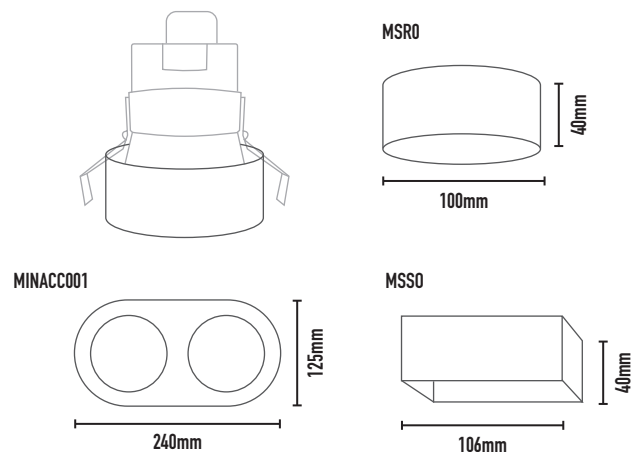

MINIMAL GU10

- FEATURES:**
- Australian designed & manufactured architectural recessed ultra-low glare accent downlight
 - Minimal trim for trimless look
 - Fixed
 - LED lamp / PAR16 LED GU10 240V, offers various lamp options
 - Lumen options up to 680lm
 - No remote driver required
 - Dimmable
 - COB / 12V MR16 versions available
 - Serviceable IP20 downlight
 - IC rated downlight
 - Ideal for residential / hospitality / gallery / museum & commercial applications
 - IES files available on request

TRIM COLOURS:

Black	-2
White	-3
Silver	-6
Custom	-5

- ACCESSORIES:**
- Frosted glass 30mm (FG)
 - Deco colour glass 50mm (DG)
 - Honeycomb filter (AL20)
 - Semi surface mounted round trim (MSR0) specify Colour
 - Semi surface mounted square trim (MSS0) specify Colour
 - 2- Gang round plate (MINACC001) specify Colour

35 DEGREE

CODE	LAMP TYPE	WATTAGE	LUMENS	COLOUR TEMP	BEAM ANGLE	CRI	DIMENSIONS
MIN1	PAR16	1 x 8.5W	660/670/680	2700K/3000K/4000K	35°	80/90/90	90mm diameter x 125mm height Cut out - 83mm diameter