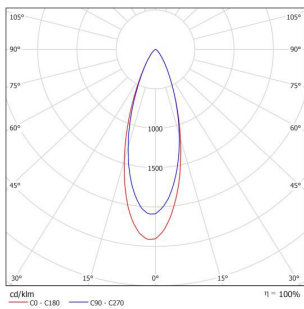

CODE	LAMP TYPE	WATTAGE	LUMENS	COLOUR TEMP	BEAM ANGLE	DIMENSIONS
MON11	PAR16	1x 8.5W	660/700/750	2700K/3000K/4000K	35°	UNO 135mm x 135m/cutout 126mm x 110mm
MON12	PAR16	2x 8.5W	660/700/750	2700K/3000K/4000K	35°	DUO 135mm x 236mm/cutout 126mm x 210mm
MON13	PAR16	3x 8.5W	660/700/750	2700K/3000K/4000K	35°	TRIO 135mm x 338mm/cutout 126mm x 320mm
MON15	PAR16	4x 8.5W	660/700/750	2700K/3000K/4000K	35°	QUATRO SQ 236mm x 236mm/cutout 215mm x 228mm