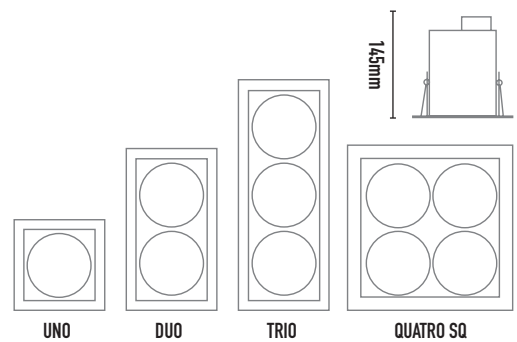

MONDO GU10

FEATURES:

- Australian designed & manufactured architectural recessed low glare accent downlight
- LED lamp / PAR16 LED GU10 240V, offers various lamp options
- 359° rotation, 45° tilt adjustment
- Lumen options up to 750lm
- No remote driver required
- Dimmable
- COB / 12V MR16 versions available
- Serviceable IP20 downlight
- Ideal for residential / hospitality / gallery / museum & commercial applications
- IES files available on request

TRIM COLOURS: Inner standard as Black

- Black -2
- White -3
- White -3-3
- Silver -6
- Custom -5

ACCESSORIES:

- Deco glass filter holder (CHL)
- Frosted glass 30mm (FG)
- Deco colour glass 50mm (DG)
- AL 20 HoneyComb filter

CODE	LAMP TYPE	WATTAGE	LUMENS	COLOUR TEMP	BEAM ANGLE	DIMENSIONS
MON11	PAR16	1x 8.5W	660/700/750	2700K/3000K/4000K	35°	UNO 135mm x 135m/cutout 126mm x 110mm
MON12	PAR16	2x 8.5W	660/700/750	2700K/3000K/4000K	35°	DUO 135mm x 236mm/cutout 126mm x 210mm
MON13	PAR16	3x 8.5W	660/700/750	2700K/3000K/4000K	35°	TRIO 135mm x 338mm/cutout 126mm x 320mm
MON15	PAR16	4x 8.5W	660/700/750	2700K/3000K/4000K	35°	QUATRO SQ 236mm x 236mm/cutout 215mm x 228mm