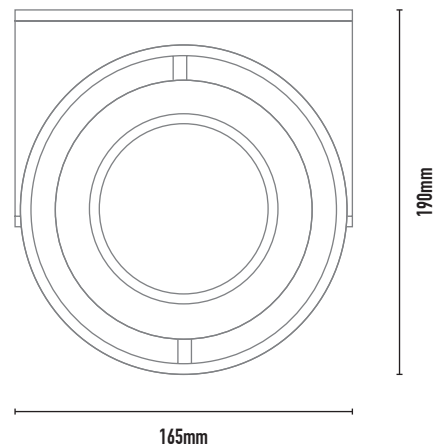

MONDO VIKING AR111

- FEATURES:**
- Australian designed & manufactured
 - 358° rotation and 220° tilt adjustment
 - Mounting: surface mounting integral electronic base (TBISQ), 1C track adaptor (GBT67), 3C track adaptor (3CE) 50w maximum for track versions
 - Remote transformer required for flat ceiling plate (CPFSQ)
 - Ideal for residential, hospitality and commercial applications

- COLOURS:**
- Black -2
 - White -3
 - Silver -6
 - Custom -5

CODE	WATTAGE	LAMP TYPE	DIMENSIONS
8245	15W - 100W	12V AR111 LED / HALOGEN	165mm x 190mm