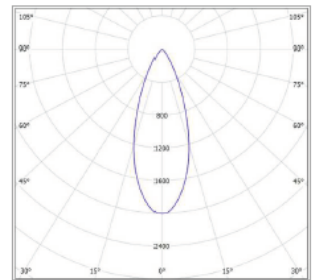

Fixed

CODE	TYPE	WATTAGE	LUMENS	COLOUR TEMP	BEAM ANGLE	CRI	mA	DIMENSIONS
BMR5013	Fixed - Pinhole	12.3	960	3000k	15, 24, 40	90	350	100mm x 97mm depth inc rear cover - 89mm cutout
BMR5023	Adjustable - Oval slot	12.3	960	3000k	15, 24, 40	90	350	100mm x 97mm depth inc rear cover - 89mm cutout

PROFESSIONAL

CODE	WATTAGE	LUMENS	COLOUR TEMP	BEAM ANGLE	CRI	MA
MC50-COB-900-927-15D-G1	12.3	980	2700k	15	90	350
MC50-COB-900-927-24D-G1	12.3	960	2700k	24	90	350
MC50-COB-900-927-40D-G1	12.3	920	2700k	40	90	350
MC50-COB-900-930-15D G1	12.3	1040	3000K	15	90	350
MC50-COB-900-930-24D G1	12.3	1020	3000K	24	90	350
MC50-COB-900-930-40D G1	12.3	980	3000K	40	90	350
MC50-COB-900-940-15D G1	12.3	1120	4000K	15	90	350
MC50-COB-900-940-24D G1	12.3	1090	4000K	24	90	350
MC50-COB-900-940-40D G1	12.3	1050	4000K	40	90	350
MC50-COB-1400-930-24D G1	12.9	1430	3000K	24	80	350
MC50-COB-1400-930-40D G1	12.9	1360	3000K	40	80	350
MC50-COB-1400-940-24D G1	12.9	1510	4000K	24	80	350
MC50-COB-1400-940-40D G1	12.9	1430	4000K	40	80	350

- Color consistency Mac Adam Step: 3 (<3SDCM)
- High color rendering performance, CRI 80 and 90 (TM30 compliant) IES TM30

15 DEGREE

24 DEGREE

40 DEGREE

DRIVER OPTIONS:

- OTI / Dali dimmable
- OTE / PhaseCut
- OT / Non dimmable