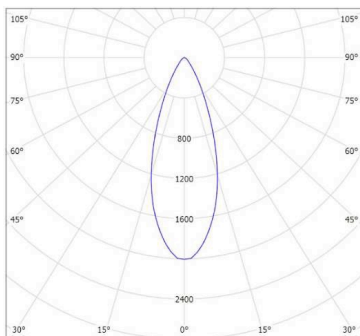

BEAMA 100 COB - PRO

1. **FEATURES:**
2. Australian designed & manufactured professional recessed ultra-low glare recessed accent COB downlight with trim
   - Offers low glare for discrete lighting and beam control without compromising the LED light source.
   - Pinhole fixed or Adjustable 40°
   - Lumen options 980lm up to 1510lm / CRI 80 / CRI 90
   - Requires remote electronic driver.
   - Specify – Non-dim / Phase-cut dim / Dali dim
   - Dali dim 100% - 0.1% option available on request.
   - Casambi bluetooth wireless mesh control system available on request
   - Colour temps available: 2700k/3000k/4000k
   - Serviceable IP20 downlight
3. Ideal for commercial / hospitality / retail / gallery / museum / residential applications

TRIM COLOURS:

■	Black	-2	Inner standard as Black
□	White	-3	
■	Silver	-6	
■	Custom	-5	

1. **ACCESSORIES:**
2. Frosted glass 30mm (FG)
   - Deco colour glass 50mm (DG)
   - Honeycomb filter (AL20)

40 DEGREE

CODE	TYPE	WATTAGE	LUMENS	COLOUR TEMP	BEAM ANGLE	CRI	mA	DIMENSIONS
BMR5013	Fixed - Pinhole	12.3	960	3000k	15, 24, 40	90	350	100mm x 97mm depth inc rear cover - 89mm cutout
BMR5023	Adjustable - Oval slot	12.3	960	3000k	15, 24, 40	90	350	100mm x 97mm depth inc rear cover - 89mm cutout