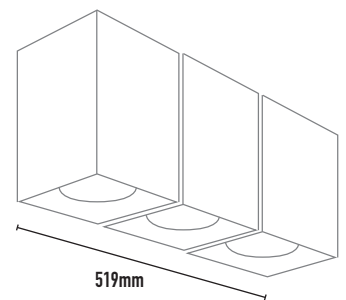

MONDO BLOK AR111 PENDANT

- FEATURES:**
- Australian designed & manufactured professional low glare accent large format pendant
 - Extruded aluminium body
 - LED lamp / AR111 LED G5.3 / 12V AC/DC offers various lamp options
 - Adjustable 45° tilt, 359° rotation
 - Lumen options 680 up to 710 / CRI90
 - Integral electronic driver
 - Specify / Phase-cut dim
 - COB high powered versions available
 - Colour temps available: 2700k/3000k/4000k
 - Suspension 1.5m drop
 - Serviceable IP20 downlight
 - Ideal for residential / hospitality / gallery / museum & commercial applications
 - IES files available on request

- COLOURS:**
- Black -2
 - White -3
 - ▨ White -3 / White -3
 - Silver -6
 - Custom -5

- ACCESSORIES:**
- Frosted glass 30mm (FG)
 - Deco colour glass 50mm (DG)
 - Honeycomb filter (AL111)

40 DEGREE

| CODE | LAMP TYPE | WATTAGE | LUMENS | COLOUR TEMP | BEAM ANGLE | CRI | DIMENSIONS |
|--------|-----------|---------|--------|-------------|------------|-----|---|
| MBP341 | LED AR111 | 1 x 10W | 710 | 3000K | 12,25,40 | 90 | UNO 233mm height x 163mm depth x 163mm width |
| MBP342 | LED AR111 | 2 x 10W | 1420 | 3000K | 12,25,40 | 90 | DUO 233mm height x 163mm depth x 341mm width |
| MBP343 | LED AR111 | 3 x 10W | 2130 | 3000K | 12,25,40 | 90 | TRIO 233mm height x 163mm depth x 519mm width |