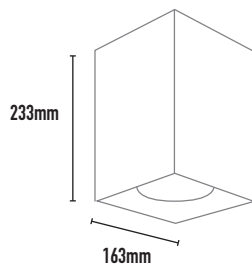

MONDO BLOK AR111 PENDANT

- FEATURES:**
- Australian designed & manufactured professional low glare accent large format pendant
 - Extruded aluminium body
 - LED lamp / AR111 LED G5.3 / 12V AC/DC offers various lamp options
 - Adjustable 45° tilt, 359° rotation
 - Lumen options 680 up to 710 / CRI90
 - Integral electronic driver
 - Specify / Phase-cut dim
 - COB high powered versions available
 - Colour temps available: 2700k/3000k/4000k
 - Suspension 1.5m drop
 - Serviceable IP20 downlight
 - Ideal for residential / hospitality / gallery / museum & commercial applications
 - IES files available on request

- COLOURS:**
- Black -2
 - White -3
 - ▨ White -3 / White -3
 - Silver -6
 - Custom -5

- ACCESSORIES:**
- Frosted glass 30mm (FG)
 - Deco colour glass 50mm (DG)
 - Honeycomb filter (AL111)

40 DEGREE

| CODE | LAMP TYPE | WATTAGE | LUMENS | COLOUR TEMP | BEAM ANGLE | CRI | DIMENSIONS |
|--------|-----------|---------|--------|-------------|------------|-----|---|
| MBP341 | LED AR111 | 1 x 10W | 710 | 3000K | 12,25,40 | 90 | UNO 233mm height x 163mm depth x 163mm width |
| MBP342 | LED AR111 | 2 x 10W | 1420 | 3000K | 12,25,40 | 90 | DUO 233mm height x 163mm depth x 341mm width |
| MBP343 | LED AR111 | 3 x 10W | 2130 | 3000K | 12,25,40 | 90 | TRIO 233mm height x 163mm depth x 519mm width |