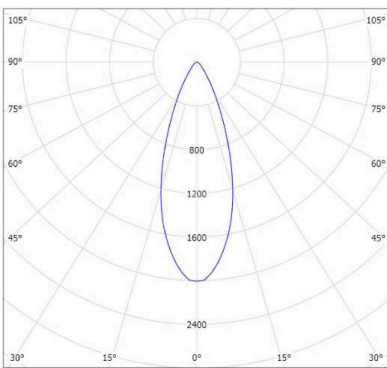

- COLOURS:**
- Black -2
 - White -3
 - ▨ White -3 / White -3
 - Silver -6
 - Custom -5

- ACCESSORIES:**
- Frosted glass 30mm (FG)
 - Deco colour glass 50mm (DG)
 - Honeycomb filter (AL111)

40 DEGREE

| CODE | LAMP TYPE | WATTAGE | LUMENS | COLOUR TEMP | BEAM ANGLE | CRI | DIMENSIONS |
|--------|-----------|---------|--------|-------------|------------|-----|---|
| MBP341 | LED AR111 | 1 x 10W | 710 | 3000K | 12,25,40 | 90 | UNO 233mm height x 163mm depth x 163mm width |
| MBP342 | LED AR111 | 2 x 10W | 1420 | 3000K | 12,25,40 | 90 | DUO 233mm height x 163mm depth x 341mm width |
| MBP343 | LED AR111 | 3 x 10W | 2130 | 3000K | 12,25,40 | 90 | TRIO 233mm height x 163mm depth x 519mm width |