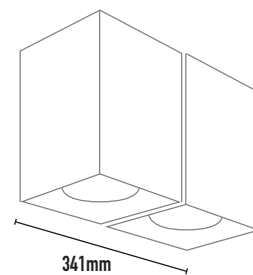

MONDO BLOK AR111 PENDANT

- FEATURES:**
- Australian designed & manufactured professional low glare accent large format pendant
 - Extruded aluminium body
 - LED lamp / AR111 LED G5.3 / 12V AC/DC offers various lamp options
 - Adjustable 45° tilt, 359° rotation
 - Lumen options 680 up to 710 / CRI90
 - Integral electronic driver
 - Specify / Phase-cut dim
 - COB high powered versions available
 - Colour temps available: 2700k/3000k/4000k
 - Suspension 1.5m drop
 - Serviceable IP20 downlight
 - Ideal for residential / hospitality / gallery / museum & commercial applications
 - IES files available on request

- COLOURS:**
- Black -2
 - White -3
 - ▨ White -3 / White -3
 - Silver -6
 - Custom -5

- ACCESSORIES:**
- Frosted glass 30mm (FG)
 - Deco colour glass 50mm (DG)
 - Honeycomb filter (AL111)

40 DEGREE

| CODE | LAMP TYPE | WATTAGE | LUMENS | COLOUR TEMP | BEAM ANGLE | CRI | DIMENSIONS |
|--------|-----------|---------|--------|-------------|------------|-----|---|
| MBP341 | LED AR111 | 1 x 10W | 710 | 3000K | 12,25,40 | 90 | UNO 233mm height x 163mm depth x 163mm width |
| MBP342 | LED AR111 | 2 x 10W | 1420 | 3000K | 12,25,40 | 90 | DUO 233mm height x 163mm depth x 341mm width |
| MBP343 | LED AR111 | 3 x 10W | 2130 | 3000K | 12,25,40 | 90 | TRIO 233mm height x 163mm depth x 519mm width |