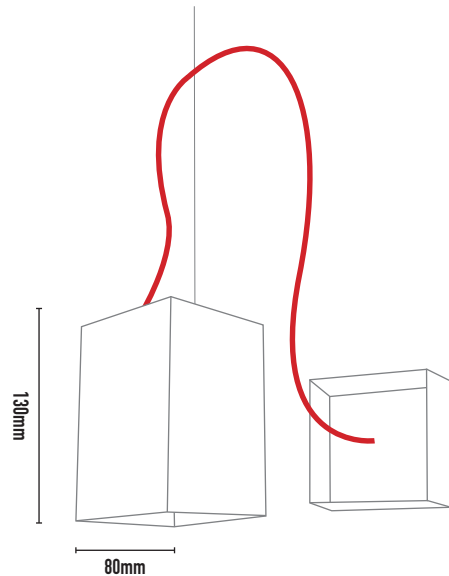

MONDO ZETA 2

- FEATURES:**
- Australian designed & manufactured
 - Extruded aluminium body
 - Flex colour options: red (standard), black, clear, black/white (kettle)
 - 240v GU10 (standard)
 - Anodising available for inner & outer
 - Ideal for residential, hospitality and commercial applications

- COLOURS:**
- Black -2
 - White -3
 - Silver -6
 - Custom -5

CODE	WATTAGE	LAMP TYPE	DIMENSIONS
MBZ12	3W-35W	GU10 HALOGEN / LED / CFL	130mm x 80mm x 80mm
MBZ32	4W-35W	GU5.3 LED / HALOGEN-REMOTE TRANS REQUIRED	1.5m wire suspension (adjustable)