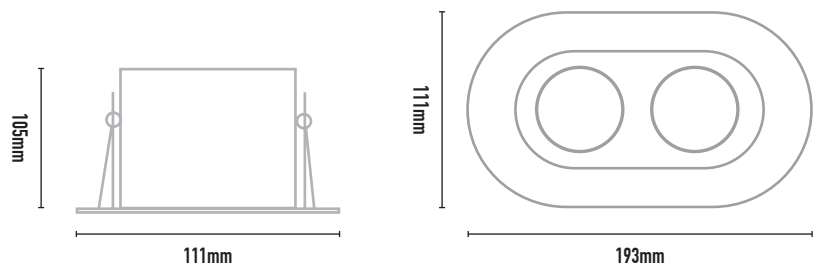

MINI TRAK MR16

- FEATURES:**
- Australian designed & manufactured
 - Interior recessed downlight
 - 2 x 20° tilt adjustment
 - MR16 base for LED
 - Serviceable and easy below ceiling lamp change
 - 240v GU10 versions also available
 - Use with remote electronic transformer
 - Ideal for residential, hospitality and commercial applications

- COLOURS:**
- Black -2
 - White -3
 - Silver -6
 - Custom -5

CODE	WATTAGE	LAMP TYPE	DIMENSIONS
MTK1	2 x 4W-35W	MR16 LED	111mm width x 193mm length x 105mm deep 75mm x155mm cutout