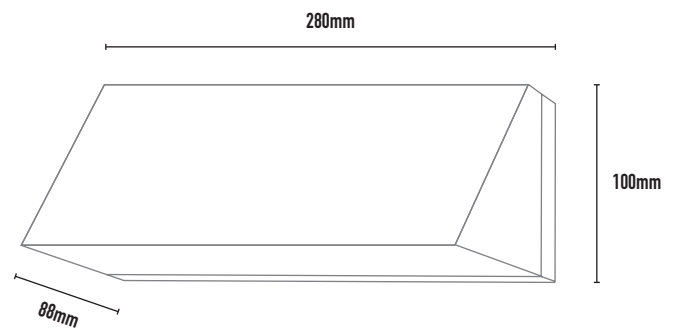

MS1602 WALL LIGHT

- FEATURES:**
- Rectangular exterior wall light IP55
 - Surface mount
 - Powder coated die cast aluminium body
 - Integral driver
 - Energy efficient LED
 - Ideal for commercial and residential applications: stair & orientation lighting

- COLOURS:**
- Black -2
 - Custom -5

CODE	WATTAGE	LUMENS	LAMP TYPE	DIMENSIONS
MS1602LED-2	7W	780lm	LED	100mm height x 280mm length x 88mm depth