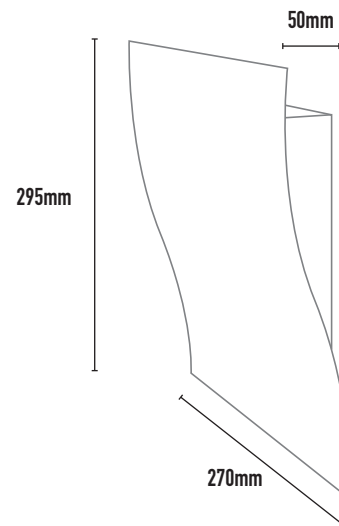

CURVA WALL LIGHT

- FEATURES:**
- Australian designed & manufactured
 - Wall up light
 - Integrated electronic/non dim driver
 - Servicable LED boards
 - IP20 wall light
 - Ideal for residential, hospitality, retail & commercial applications
 - IES files available on request

- COLOURS:**
- Black -2
 - White -3
 - Silver -6
 - Custom -5

CODE	WATTAGE	LUMENS	LAMP TYPE	COLOUR TEMP	DIMENSIONS
CUR3	5.2W	840LM	LED	3000K	50mm x 270mm x 295mm
CUR4	5.2W	870LM	LED	4000K	50mm x 270mm x 295mm