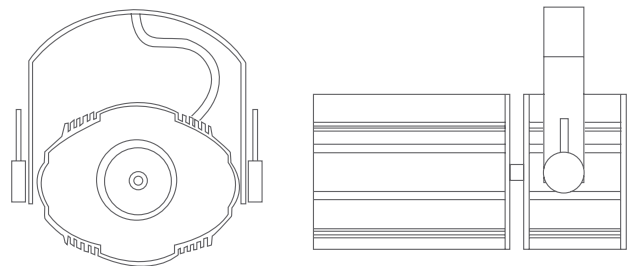

ARENA COMPACT MINI

- FEATURES:**
- Australian designed & manufactured
 - For remote transformer or mains track
 - 180° tilt 350° swivel
 - Double locking stirrup
 - Dimmable with 3C track adaptor (3CE)
 - Other mounting options: ceiling plate (CP1), 1C track adaptor (GBT67)
 - Anodising available
 - Ideal for applications such as retail, gallery and entertainment lighting

- COLOURS:**
- Black -2
 - White -3
 - Silver -6
 - Custom -5

- ACCESSORIES:**
- Barndoors (BD)
 - Glass colour filters (GF)
 - Spreader lens (CFH)

| CODE | WATTAGE | LAMP TYPE | DIMENSIONS |
|----------|---------|------------------------|----------------------|
| MINI2033 | 4W-50W | 12V MR16 LED / HALOGEN | 125mm x 120mm x 90mm |