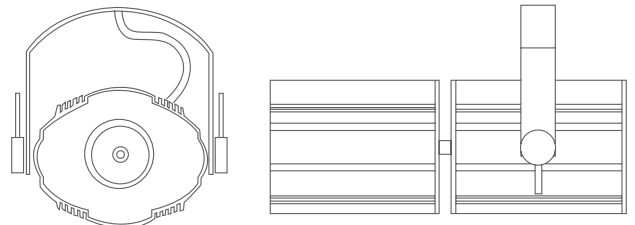

ARENA COMPACT

- FEATURES:**
- Australian designed & manufactured
 - Dimmable integral electronic transformer
 - Double locking stirrup
 - 180° tilt 350° swivel
 - Mounting options: ceiling plate (CP1), hook clamp (HC), 1C track adaptor (GB67), 3C track adaptor (3C)
 - 2044S includes: internal louvre & facility for glass filters, frost or spreader lens
 - Anodising available
 - Ideal for applications such as retail, gallery and entertainment lighting

- COLOURS:**
- Black -2
 - White -3
 - Silver -6
 - Custom -5

- ACCESSORIES:**
- Barndoors (BD)
 - Glass colour filters (GF)
 - Spreader lens (CFH)

CODE	WATTAGE	LAMP TYPE	DIMENSIONS
2043S	4W-50W	12V MR16 LED / HALOGEN	165mm x 120mm x 90mm
20443	4W-50W	12V MR16 LED / HALOGEN	165mm x 120mm x 90mm