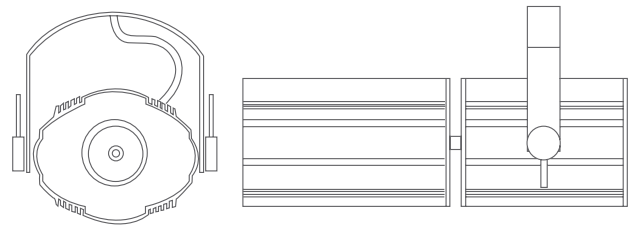

ARENA 2054 GALLERY

- FEATURES:**
- Australian designed & manufactured
 - Dimmable integral electronic transformer
 - Double locking stirrup
 - 180° tilt 350° swivel
 - Mounting options: ceiling plate (CP1), hook clamp (HC), 1C track adaptor (GB67), 3C track adaptor (3C)
 - Low glare, internal louvre & facility for glass filters, frost or spreader lens
 - Anodising available
 - Ideal for applications such as retail, gallery and entertainment lighting

- COLOURS:**
- | | | |
|--|--------|----|
|  | Black | -2 |
|  | White | -3 |
|  | Silver | -6 |
| | Custom | -5 |

- ACCESSORIES:**
- Barndoors (BD)
 - Glass colour filters (GF)
 - Spreader lens (CFH)

CODE	WATTAGE	LAMP TYPE	DIMENSIONS
2054	4W-50W	12V MR16 LED / HALOGEN	196mm x 120mm x 90mm