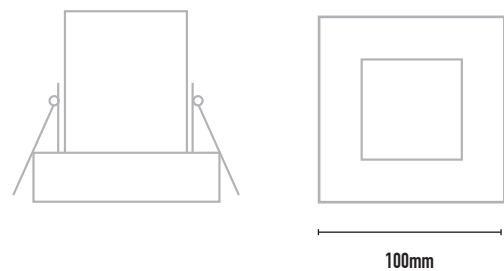

## MONDO SEMI RECESSED

- FEATURES:**
- Australian designed & manufactured
  - Round hole cut 95mm
  - Integral fire hood
  - Ideal for small cavity ceilings
  - Two way 20° tilt adjustment
  - Multiple lamp options, easy lamp change
  - Remote transformer/ballast required for MR16/LED and CMH models
  - 12V versions also available for LED or halogen lamps
  - Ideal for residential, hospitality and commercial applications

- COLOURS:**
- Black -2
  - White -3
  - Silver -6

CODE	WATTAGE	LAMP TYPE	DIMENSIONS
MSQ100S-MH	20W - 35W	MH CMH	100mm x 100mm - cutout 95mm
MSQ100S-CF	9W - 11W	GU10 LED / CFL	100mm x 100mm - cutout 95mm
MSQ100S-PAR16	3W - 50W	GU10 LED / HALOGEN	100mm x 100mm - cutout 95mm
MSQ100S	4W - 50W	MR16 LED / ELV	100mm x 100mm - cutout 95mm