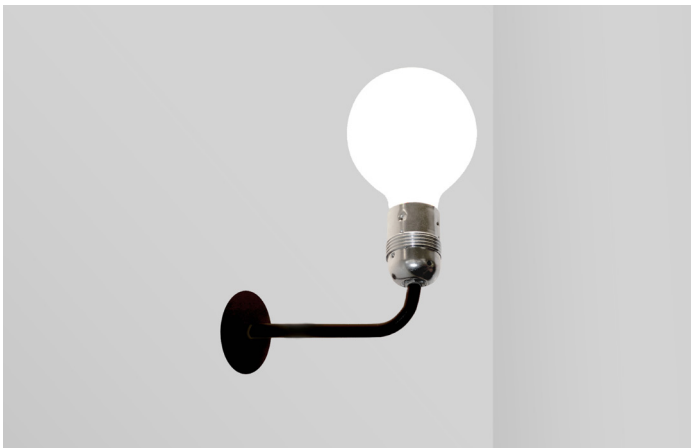

CHI CHI WALL

- FEATURES:**
- Australian designed & manufactured
 - Wall mounted up or downlight
 - Flex colour options: red (standard), black, clear, black/white (kettle), white
 - With E27 lamp holder suitable for a variety of 240V lamps
 - Ideal for residential, hospitality and commercial applications

COLOURS:

	Black	-2
	White	-3
	Silver	-6
	Custom	-5

CODE	WATTAGE	LAMP TYPE	DIMENSIONS
CHI-DRIPP	18W - 60W	240V E27 FLUORO / INCANDESCENT / LED	430mm x 135mm
CHI-IDEA	18W - 60W	240V E27 FLUORO / INCANDESCENT / LED	250mm x 170mm