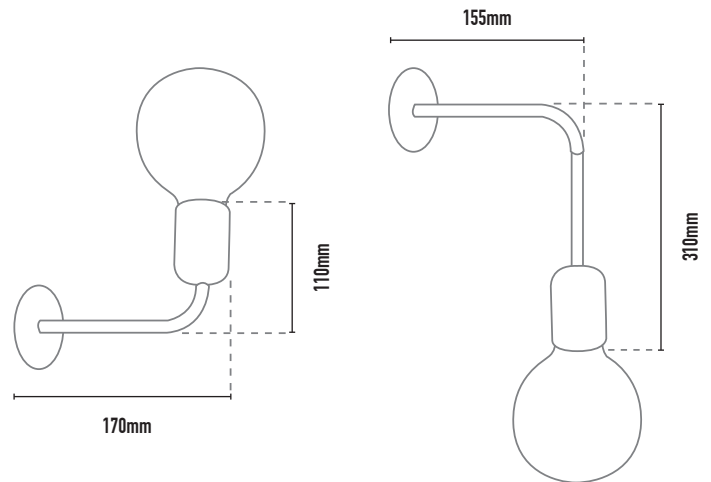

CHI CHI WALL

- FEATURES:**
- Australian designed & manufactured
 - Wall mounted up or downlight
 - Flex colour options: red (standard), black, clear, black/white (kettle), white
 - With E27 lamp holder suitable for a variety of 240V lamps
 - Ideal for residential, hospitality and commercial applications

COLOURS:

	Black	-2
	White	-3
	Silver	-6
	Custom	-5

CODE	WATTAGE	LAMP TYPE	DIMENSIONS
CHI-DRIPP	18W - 60W	240V E27 FLUORO / INCANDESCENT / LED	430mm x 135mm
CHI-IDEA	18W - 60W	240V E27 FLUORO / INCANDESCENT / LED	250mm x 170mm