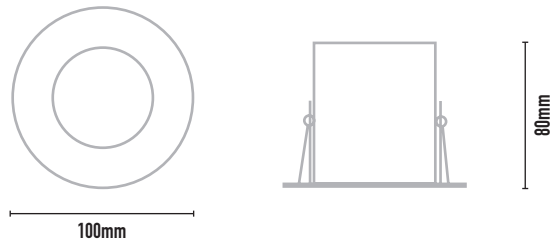

## MINI MONDO ROUND COB - PRO

- FEATURES:**
- Australian designed & manufactured professional recessed low glare accent LED downlight
  - Adjustable 20° two way tilt
  - Lumen options 980lm up to 1510lm / CRI 80 / CRI 90
  - Requires remote electronic driver.
  - Specify - Non dim / Phase-cut dim / Dali dim
  - Dali - Smart phone blue tooth connectivity available on request
  - Dali dim 100% - 0.1% option available on request
  - Casambi Bluetooth wireless mesh control system available on request
  - Colour temps available: 2700k/3000k/4000k
  - Serviceable IP20 downlight
- Ideal for commercial / hospitality / retail / gallery / museum / residential applications
  - IES files available on request

**TRIM COLOURS:**

	Black	-2	Inner standard as Black
	White	-3	
	White	-3-3	
	Silver	-6	
	Custom	-5	

- ACCESSORIES:**
- Deco glass filter holder (CHL)
  - Frosted glass 30mm (FG)
  - Deco colour glass 50mm (DG)
  - AL 20 honeycomb filter

### 40 DEGREE

CODE	LAMP TYPE	WATTAGE	LUMENS	COLOUR TEMP	BEAM ANGLE	CRI	mA	DIMENSIONS
MRD501	COB	12.3	980	3000K	15,24,40	90	350	100mm Dia x 80mm height - cutout round 95mm diameter

**PROFESSIONAL**

CODE	WATTAGE	LUMENS	COLOUR TEMP	BEAM ANGLE	CRI	MA
MC50-COB-900-927-15D-G1	12.3	980	2700k	15	90	350
MC50-COB-900-927-24D-G1	12.3	960	2700k	24	90	350
MC50-COB-900-927-40D-G1	12.3	920	2700k	40	90	350
MC50-COB-900-930-15D G1	12.3	1040	3000K	15	90	350
MC50-COB-900-930-24D G1	12.3	1020	3000K	24	90	350
MC50-COB-900-930-40D G1	12.3	980	3000K	40	90	350
MC50-COB-900-940-15D G1	12.3	1120	4000K	15	90	350
MC50-COB-900-940-24D G1	12.3	1090	4000K	24	90	350
MC50-COB-900-940-40D G1	12.3	1050	4000K	40	90	350
MC50-COB-1400-930-24D G1	12.9	1430	3000K	24	80	350
MC50-COB-1400-930-40D G1	12.9	1360	3000K	40	80	350
MC50-COB-1400-940-24D G1	12.9	1510	4000K	24	80	350
MC50-COB-1400-940-40D G1	12.9	1430	4000K	40	80	350