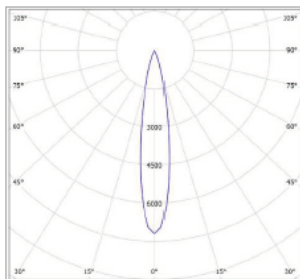

24 DEGREE

PROFESSIONAL

CODE	WATTAGE	LUMENS	COLOUR TEMP	BEAM ANGLE	CRI	MA
MC50-COB-900-927-15D-G1	12.3	980	2700k	15	90	350
MC50-COB-900-927-24D-G1	12.3	960	2700k	24	90	350
MC50-COB-900-927-40D-G1	12.3	920	2700k	40	90	350
MC50-COB-900-930-15D G1	12.3	1040	3000K	15	90	350
MC50-COB-900-930-24D G1	12.3	1020	3000K	24	90	350
MC50-COB-900-930-40D G1	12.3	980	3000K	40	90	350
MC50-COB-900-940-15D G1	12.3	1120	4000K	15	90	350
MC50-COB-900-940-24D G1	12.3	1090	4000K	24	90	350
MC50-COB-900-940-40D G1	12.3	1050	4000K	40	90	350
MC50-COB-1400-930-24D G1	12.9	1430	3000K	24	80	350
MC50-COB-1400-930-40D G1	12.9	1360	3000K	40	80	350
MC50-COB-1400-940-24D G1	12.9	1510	4000K	24	80	350
MC50-COB-1400-940-40D G1	12.9	1430	4000K	40	80	350

- Color consistency Mac Adam Step: 3 (<3SDCM)
- High color rendering performance, CRI 80 and 90 (TM30 compliant) IES TM30

15 DEGREE