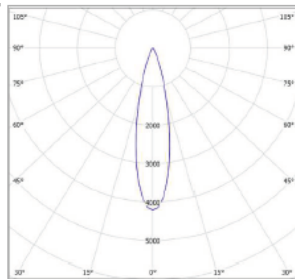

PROFESSIONAL

CODE	WATTAGE	LUMENS	COLOUR TEMP	BEAM ANGLE	CRI	MA
MC50-COB-900-927-15D-G1	12.3	980	2700k	15	90	350
MC50-COB-900-927-24D-G1	12.3	960	2700k	24	90	350
MC50-COB-900-927-40D-G1	12.3	920	2700k	40	90	350
MC50-COB-900-930-15D G1	12.3	1040	3000K	15	90	350
MC50-COB-900-930-24D G1	12.3	1020	3000K	24	90	350
MC50-COB-900-930-40D G1	12.3	980	3000K	40	90	350
MC50-COB-900-940-15D G1	12.3	1120	4000K	15	90	350
MC50-COB-900-940-24D G1	12.3	1090	4000K	24	90	350
MC50-COB-900-940-40D G1	12.3	1050	4000K	40	90	350
MC50-COB-1400-930-24D G1	12.9	1430	3000K	24	80	350
MC50-COB-1400-930-40D G1	12.9	1360	3000K	40	80	350
MC50-COB-1400-940-24D G1	12.9	1510	4000K	24	80	350
MC50-COB-1400-940-40D G1	12.9	1430	4000K	40	80	350

- Color consistency Mac Adam Step: 3 (<3SDCM)
- High color rendering performance, CRI 80 and 90 (TM30 compliant) IES TM30

24 DEGREE

DRIVER OPTIONS:

- OTI / Dali dimmable
- OTE / PhaseCut
- OT / Non dimmable