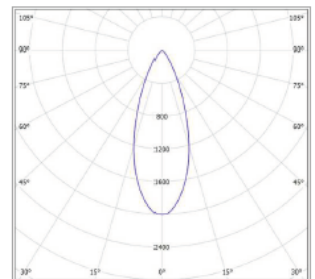

### 40 DEGREE

CODE	LAMP TYPE	WATTAGE	LUMENS	COLOUR TEMP	BEAM ANGLE	CRI	mA	DIMENSIONS
MRD501	COB	12.3	980	3000K	15,24,40	90	350	100mm Dia x 80mm height - cutout round 95mm diameter

**PROFESSIONAL**

CODE	WATTAGE	LUMENS	COLOUR TEMP	BEAM ANGLE	CRI	MA
MC50-COB-900-927-15D-G1	12.3	980	2700k	15	90	350
MC50-COB-900-927-24D-G1	12.3	960	2700k	24	90	350
MC50-COB-900-927-40D-G1	12.3	920	2700k	40	90	350
MC50-COB-900-930-15D G1	12.3	1040	3000K	15	90	350
MC50-COB-900-930-24D G1	12.3	1020	3000K	24	90	350
MC50-COB-900-930-40D G1	12.3	980	3000K	40	90	350
MC50-COB-900-940-15D G1	12.3	1120	4000K	15	90	350
MC50-COB-900-940-24D G1	12.3	1090	4000K	24	90	350
MC50-COB-900-940-40D G1	12.3	1050	4000K	40	90	350
MC50-COB-1400-930-24D G1	12.9	1430	3000K	24	80	350
MC50-COB-1400-930-40D G1	12.9	1360	3000K	40	80	350
MC50-COB-1400-940-24D G1	12.9	1510	4000K	24	80	350
MC50-COB-1400-940-40D G1	12.9	1430	4000K	40	80	350

- Color consistency Mac Adam Step: 3 (<3SDCM)
- High color rendering performance, CRI 80 and 90 (TM30 compliant) IES TM30

**15 DEGREE**

**24 DEGREE**

**40 DEGREE**

**DRIVER OPTIONS:**

- OTI / Dali dimmable
- OTE / PhaseCut
- OT / Non dimmable