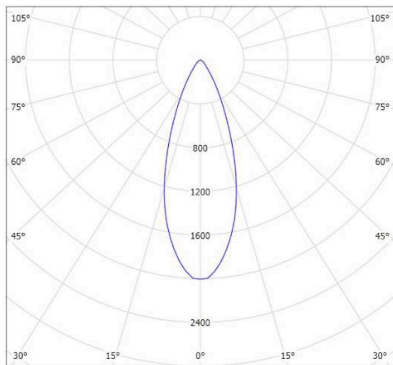

## MINI MONDO ROUND COB - PRO

- FEATURES:**
- Australian designed & manufactured professional recessed low glare accent LED downlight
  - Adjustable 20° two way tilt
  - Lumen options 980lm up to 1510lm / CRI 80 / CRI 90
  - Requires remote electronic driver.
  - Specify - Non dim / Phase-cut dim / Dali dim
  - Dali - Smart phone blue tooth connectivity available on request
  - Dali dim 100% - 0.1% option available on request
  - Casambi Bluetooth wireless mesh control system available on request
  - Colour temps available: 2700k/3000k/4000k
  - Serviceable IP20 downlight
- Ideal for commercial / hospitality / retail / gallery / museum / residential applications
  - IES files available on request

### 40 DEGREE

CODE	LAMP TYPE	WATTAGE	LUMENS	COLOUR TEMP	BEAM ANGLE	CRI	mA	DIMENSIONS
MRD501	COB	12.3	980	3000K	15,24,40	90	350	100mm Dia x 80mm height - cutout round 95mm diameter

**PROFESSIONAL**

CODE	WATTAGE	LUMENS	COLOUR TEMP	BEAM ANGLE	CRI	MA
MC50-COB-900-927-15D-G1	12.3	980	2700k	15	90	350
MC50-COB-900-927-24D-G1	12.3	960	2700k	24	90	350
MC50-COB-900-927-40D-G1	12.3	920	2700k	40	90	350
MC50-COB-900-930-15D G1	12.3	1040	3000K	15	90	350
MC50-COB-900-930-24D G1	12.3	1020	3000K	24	90	350
MC50-COB-900-930-40D G1	12.3	980	3000K	40	90	350
MC50-COB-900-940-15D G1	12.3	1120	4000K	15	90	350
MC50-COB-900-940-24D G1	12.3	1090	4000K	24	90	350
MC50-COB-900-940-40D G1	12.3	1050	4000K	40	90	350
MC50-COB-1400-930-24D G1	12.9	1430	3000K	24	80	350
MC50-COB-1400-930-40D G1	12.9	1360	3000K	40	80	350
MC50-COB-1400-940-24D G1	12.9	1510	4000K	24	80	350
MC50-COB-1400-940-40D G1	12.9	1430	4000K	40	80	350