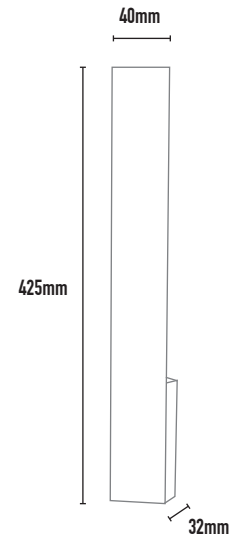

VIRGA

- FEATURES:**
- Surface mounted LED Wall Light
 - Aluminium body
 - Integral LED driver
 - IP44
 - Ideal for residential, hospitality and commercial applications

COLOURS: White -3

CODE	WATTAGE	LAMP TYPE	DIMENSIONS
138000357	3.6W	SMD LED Chip 3000K	425mm x 40mm x 32 mm