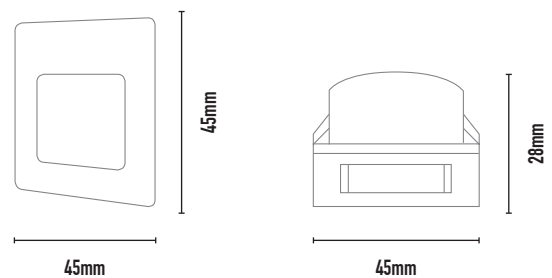

CASCADA MINI

- FEATURES:**
- Recessed wall light
 - Aluminium housing
 - Remote driver required
 - 3000k as standard, 4000k on request
 - Ideal for residential, hospitality and commercial applications

- COLOURS:**
- Black -2
 - White -3

CODE	WATTAGE	LUMENS	BEAM ANGLE	COLOUR TEMP	LAMP TYPE	DIMENSIONS
138000432	3W	180lm	60°	3000K	9W LED	45mm x 45mm (square) 28mm depth - cut out 40mm x 40mm