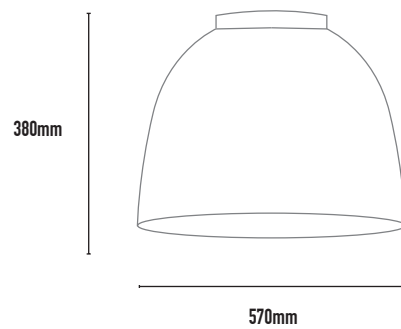

FLAT TOP ACRYLIC

- FEATURES:**
- Australian designed & manufactured
 - Large acrylic prismatic reflector
 - High tensile strength wire suspension
 - E27 Lampholder
 - Flex colour options: red, black, white, clear, black/white (kettle)
 - Ideal for residential, hospitality and commercial applications

HEADCOLOURS:

	Black	-2
	White	-3
	Silver	-6

CODE	WATTAGE	LAMP TYPE	DIMENSIONS
FLT10	MAX 30W	E27	370mm x 570mm diameter