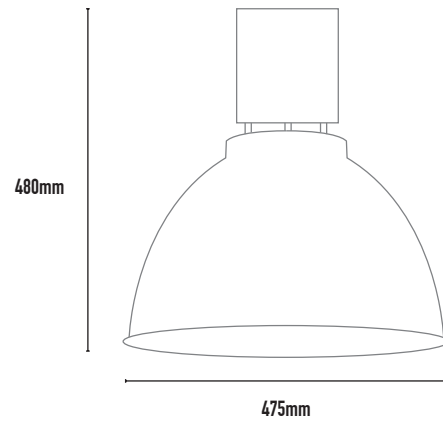

- COLOURS:**
- Black -2
 - White -3
 - Silver -6
 - Custom -5
- *Anodising available

CODE	WATTAGE	LAMP TYPE	DIMENSIONS
ARH23	1 X 42W	PLTE	480mm x 475mm diameter
ARH24	2 X 42W	PLTE	480mm x 475mm diameter
ARH21	1 X 26W	PLC D/E	480mm x 475mm diameter
ARH22	2 X 26W	PLC D/E	480mm x 475mm diameter
ARH27	1 X 70W	HQIE E27	480mm x 475mm diameter
ARH28	1 X 150W	HQIE E27	480mm x 475mm diameter
ARH20	NON-VARIOUS	E27	480mm x 475mm diameter