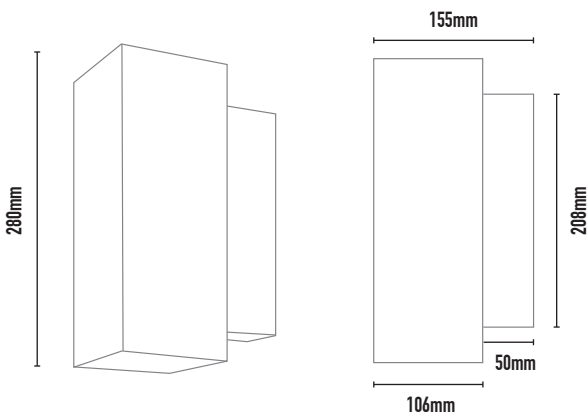

MONDO BLOK UP & DOWN

MEDIUM

- FEATURES:**
- Australian designed & manufactured
 - Wall mounted up & down light
 - Extruded aluminium body
 - Anodising available for inner & outer
 - Ideal for residential, hospitality and commercial applications

CODE	WATTAGE	LUMENS	BEAM ANGLE	COLOR TEMPERATURE	LAMP TYPE	DIMENSIONS
MBW2012341	1 X 10.2W	2000lm	25° or 40°	3000K	COB	280mm x 155mm x 106mm