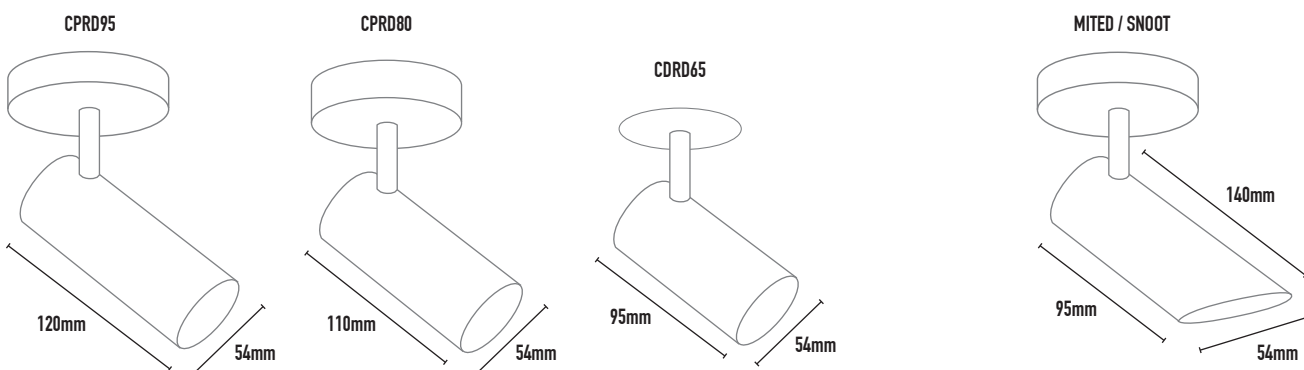

# TULLYSPOT 12V MR16

- FEATURES:**
- Australian designed & manufactured
  - Adjustable 90° tilt, 359° swivel
  - Low glare, easy lamp change
  - Ideal for residential, hospitality and commercial applications

- COLOURS:**
- Black -2
  - White -3
  - Silver -6
  - Custom -5

- ACCESSORIES:**
- Deco glass filter holder (CHL)
  - Frosted glass 30mm (FG)
  - Deco colour glass 50mm (DG)
  - Lamp droppers: 100mm-1500mm (LD)
  - AL 20 HoneyComb filter
  - TULX mited / snoot 140mm up/down

- MOUNTING OPTIONS:**
- Additional mounting options available
  - See Mounting Options spec sheet for more information

CODE	WATTAGE	LAMP TYPE	DIMENSIONS
TUL30	4W - 50W	12V LED / MR16	95mm length x 54mm diameter
TUL31	4W - 50W	12V LED / MR16	110mm length x 54mm diameter
TUL32	5W - 10W	12V LED / MR16	120mm length x 54mm diameter