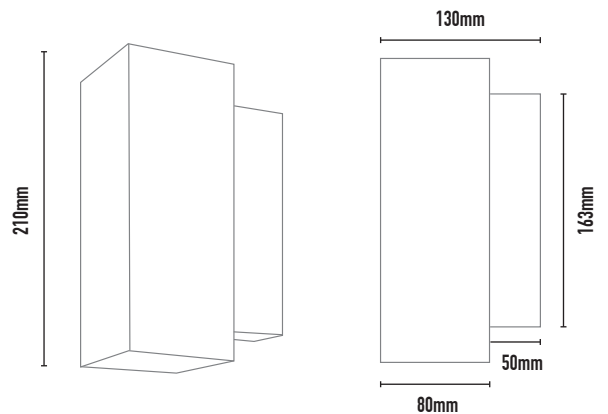

## SMALL

- FEATURES:**
- Australian designed & manufactured
  - Wall mounted up & down light
  - Extruded aluminium body
  - Anodising available for inner & outer
  - Ideal for residential, hospitality and commercial applications

- COLOURS:**
- Black -2
  - White -3
  - Silver -6
  - Custom -5

CODE	WATTAGE	LAMP TYPE	DIMENSIONS
MBW211	2 x 5-8W	PAR16 LED GU10	210mm x 130mm x 80mm