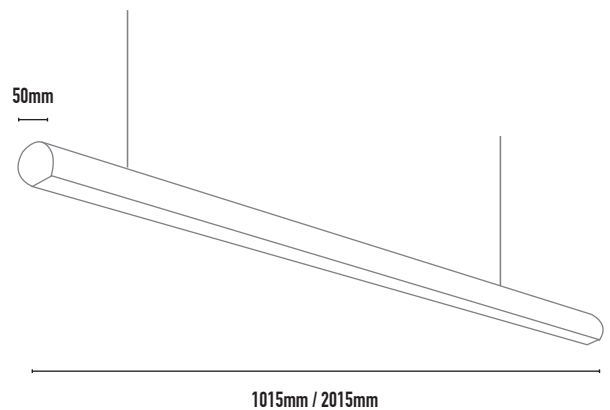

CODE	WATTAGE	LUMENS *excl diffuser	COLOUR TEMPERATURE	DIMENSIONS
PHB210153	26W	2470lm	3000K	1015mm x 50mm x 50mm - 3000mm drop (max)
PHB210154	22.6W	2440lm	4000K	1015mm x 50mm x 50mm - 3000mm drop (max)
PHB220153	52W	4940lm	3000K	2015mm x 50mm x 50mm - 3000mm drop (max)
PHB220154	45.2W	4880lm	4000K	2015mm x 50mm x 50mm - 3000mm drop (max)