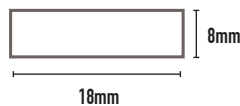

OPAL LED STRIP

- FEATURES:**
- The Aluminium LED Profile is designed for the flexible LED Strip and is ideal for home and commercial purposes
 - The Aluminium Profile is great for shop displays, cabinets and glass cases to highlight objects
 - Available for surface mount or recessed mounting
 - Complete with end caps and stainless steel mounting clips
 - IP40
 - Colour temperature options: 2700K, 3000K, 4000K (6000K on request)
 - Available in 5 metre reels and cut on site to most lengths (can be cut every 50mm)
 - Power up to 22W per meter at 2000 lumens per meter 3K, or 4K 2200 per meter lumens
 - Beam angle 120°
 - Control gear / remote 24V DC
 - Dimmable with a potentiometer
 - On request 22W at 2400 lumens per metre

SURFACE MOUNTED:

RECESSED:

CODE	WATTAGE	LAMP TYPE	DIMENSIONS
LED STRIP			
AZ-LED22-1M-2K	22W Per Meter	LED Strip 24VDC 2700K	Per Meter - Available in 5 metre reels and cut on site to most lengths
AZ-LED22-1M-3K	22W Per Meter	LED Strip 24VDC 3000K	Per Meter - Available in 5 metre reels and cut on site to most lengths
AZ-LED22-1M-4K	22W Per Meter	LED Strip 24VDC 4000K	Per Meter - Available in 5 metre reels and cut on site to most lengths
LED EXTRUSION			
AZ-LEDEX-1M-RE			Recessed - 23mm width x 8mm depth - 1m / 2m / 3m lengths
AZ-LEDEX-1M-SM			Surface mounted - 18mm width x 8mm depth - 1m / 2m / 3m lengths
DRIVERS			
HLG24-040	40W Dimmable	Driver 24VDC IP67	148mm x 40mm x 32mm
HLG24-060	60W Dimmable	Driver 24VDC IP67	163mm x 43mm x 32mm
HLG24-080	80W Dimmable	Driver 24VDC IP67	196mm x 62mm x 39mm
HLG24-185	185W Dimmable	Driver 24VDC IP67	228mm x 68mm x 39mm
28001253	100W DALI/DSI DIM	Driver 24VDC	295mm x 43mm x 30mm