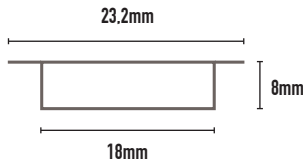

OPAL LED STRIP

- FEATURES:**
- The Aluminium LED Profile is designed for the flexible LED Strip and is ideal for home and commercial purposes
 - The Aluminium Profile is great for shop displays, cabinets and glass cases to highlight objects
 - Available for surface mount or recessed mounting
 - Complete with end caps and stainless steel mounting clips
 - IP40
 - Colour temperature options: 2700K, 3000K, 4000K (6000K on request)
 - Available in 5 metre reels and cut on site to most lengths (can be cut every 50mm)
 - Power up to 22W per meter at 2000 lumens per meter 3K, or 4K 2200 per meter lumens
 - Beam angle 120°
 - Control gear / remote 24V DC
 - Dimmable with a potentiometer
 - On request 22W at 2400 lumens per metre

SURFACE MOUNTED:

RECESSED:

CODE	WATTAGE	LAMP TYPE	DIMENSIONS
LED STRIP			
AZ-LED22-1M-2K	22W Per Meter	LED Strip 24VDC 2700K	Per Meter - Available in 5 metre reels and cut on site to most lengths
AZ-LED22-1M-3K	22W Per Meter	LED Strip 24VDC 3000K	Per Meter - Available in 5 metre reels and cut on site to most lengths
AZ-LED22-1M-4K	22W Per Meter	LED Strip 24VDC 4000K	Per Meter - Available in 5 metre reels and cut on site to most lengths
LED EXTRUSION			
AZ-LEDEX-1M-RE			Recessed - 23mm width x 8mm depth - 1m / 2m / 3m lengths
AZ-LEDEX-1M-SM			Surface mounted - 18mm width x 8mm depth - 1m / 2m / 3m lengths
DRIVERS			
HLG24-040	40W Dimmable	Driver 24VDC IP67	148mm x 40mm x 32mm
HLG24-060	60W Dimmable	Driver 24VDC IP67	163mm x 43mm x 32mm
HLG24-080	80W Dimmable	Driver 24VDC IP67	196mm x 62mm x 39mm
HLG24-185	185W Dimmable	Driver 24VDC IP67	228mm x 68mm x 39mm
28001253	100W DALI/DSI DIM	Driver 24VDC	295mm x 43mm x 30mm