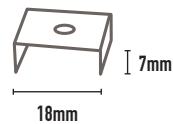

OPAL LED STRIP

- FEATURES:**
- The Aluminium LED Profile is designed for the flexible LED Strip and is ideal for home and commercial purposes
 - The Aluminium Profile is great for shop displays, cabinets and glass cases to highlight objects
 - Available for surface mount or recessed mounting
 - Complete with end caps and stainless steel mounting clips
 - IP40
 - Colour temperature options: 2700K, 3000K, 4000K (6000K on request)
 - Available in 5 metre reels and cut on site to most lengths (can be cut every 50mm)
 - Power up to 22W per meter at 2000 lumens per meter 3K, or 4K 2200 per meter lumens
 - Beam angle 120°
 - Control gear / remote 24V DC
 - Dimmable with a potentiometer
 - On request 22W at 2400 lumens per metre

SURFACE MOUNTED:

RECESSED:

CODE	WATTAGE	LAMP TYPE	DIMENSIONS
LED STRIP			
AZ-LED22-1M-2K	22W Per Meter	LED Strip 24VDC 2700K	Per Meter - Available in 5 metre reels and cut on site to most lengths
AZ-LED22-1M-3K	22W Per Meter	LED Strip 24VDC 3000K	Per Meter - Available in 5 metre reels and cut on site to most lengths
AZ-LED22-1M-4K	22W Per Meter	LED Strip 24VDC 4000K	Per Meter - Available in 5 metre reels and cut on site to most lengths
LED EXTRUSION			
AZ-LEDEX-1M-RE			Recessed - 23mm width x 8mm depth - 1m / 2m / 3m lengths
AZ-LEDEX-1M-SM			Surface mounted - 18mm width x 8mm depth - 1m / 2m / 3m lengths
DRIVERS			
HLG24-040	40W Dimmable	Driver 24VDC IP67	148mm x 40mm x 32mm
HLG24-060	60W Dimmable	Driver 24VDC IP67	163mm x 43mm x 32mm
HLG24-080	80W Dimmable	Driver 24VDC IP67	196mm x 62mm x 39mm
HLG24-185	185W Dimmable	Driver 24VDC IP67	228mm x 68mm x 39mm
28001253	100W DALI/DSI DIM	Driver 24VDC	295mm x 43mm x 30mm