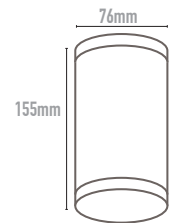

WWW.MASSONFORLIGHT.COM.AU

EMAIL: SALES@MASSONFORLIGHT.COM.AU

MASSON
FOR LIGHT