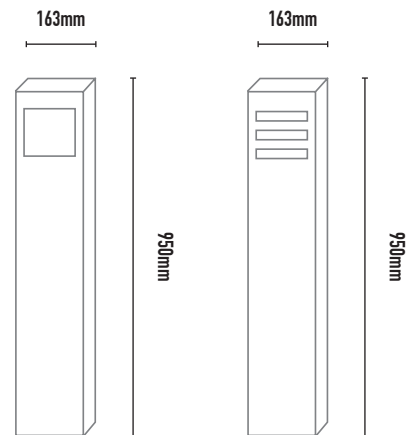

BLOK BOLLARD

- FEATURES:**
- Australian designed & manufactured
 - 4-sided modern stylistic bollard
 - Available with frosted or opal diffuser
 - Available for other light sources on special order
 - Ideal for commercial, residential, schools, carpark and landscaping

COLOURS:

	Black	-2
	White	-3
	Silver	-6

CODE	TYPE	LAMP TYPE	DIMENSIONS
BBL73	3 slot cut-out	E27 240V LED/FLUORO	950mm x 163mm x 163mm
BBL70	Open cut-out	E27 240V LED/FLUORO	*custom height units can be manufactured