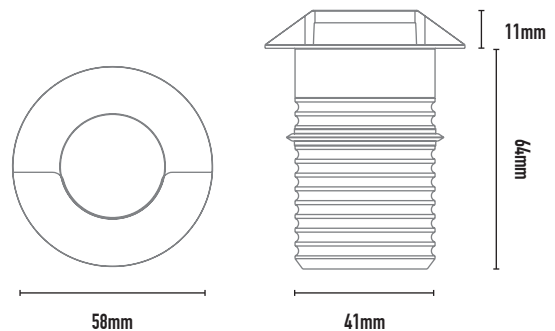

RECESSED STEPLIGHT

FEATURES: The Recessed Steplight models are designed to be mounted in the ground to illuminate paths, or wash walls and steps. They feature a glass optic that orients light 5° below the horizon and 10° above. These offer extremely low glare in almost all applications.

- Designed to fit into 50mm conduit
- Clear lens
- Warm white
- Remote driver
- Ideal for commercial and residential applications: stair & orientation lighting

COLOURS:

	Black	-BL
	Copper	-COP
	Stainless Steel	-SS

- ACCESSORIES:**
- 50mm diameter mounting canister
 - 700mA constant current remote driver
 - Plug-In 12 Volt AC integral driver

CODE	WATTAGE	LAMP TYPE	DIMENSIONS
M4_-SL-WW-R	4W	LED 160 LUMENS 3000K	75mm x 41mm x 58mm diameter front