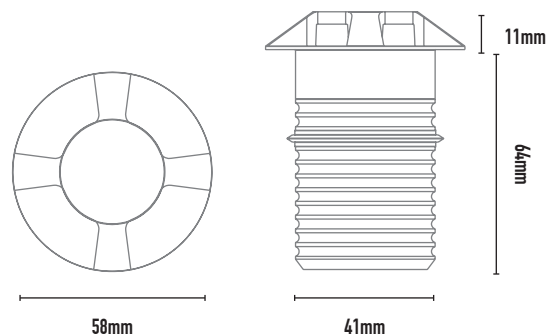

# FOUR WAY PATH LIGHT

**FEATURES:** The recessed Four Way Path Light model are designed to be mounted in the ground/wall to illuminate paths, and wash walls. They feature a glass optic that orients light 5° below the horizon and 10° above. These offer extremely low glare in almost all applications. Custom Path flange apertures available by special request.

- Designed to fit into 50mm conduit
- Clear lens
- Warm white
- Remote driver
- Ideal for commercial and residential applications: stair & orientation lighting

**COLOURS:**

	Black	-BL
	Copper	-COP
	Stainless Steel	-SS

- ACCESSORIES:**
- 50mm diameter mounting canister
  - 700mA constant current remote driver
  - Plug-In 12 Volt AC integral driver

CODE	WATTAGE	LAMP TYPE	DIMENSIONS
M4_-SL-WW-R	4W	LED 160 LUMENS 3000K	75mm x 41mm x 58mm diameter front