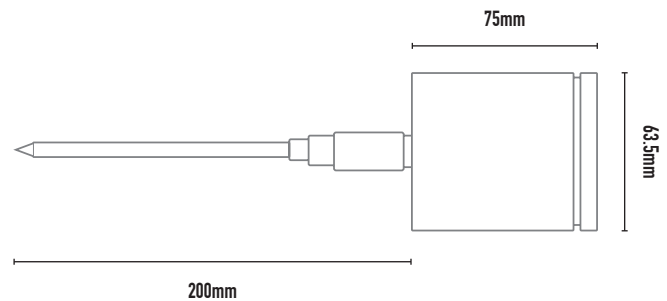

ASTRO SPIKE

FEATURES:

- Adjustable exterior spotlight IP66
- 360° rotation & 90° elevation
- Remote transformer required
- Powdercoat aluminum, solid copper or 316 stainless steel
- Available in 15°, 25°, 45° and 60° beam angles
- Serviceable fittings
- Ideal for many exterior, commercial and residential applications

COLOURS:

-  Black -BL
-  White -WH
-  Silver -MS
-  Copper -COP
-  Stainless Steel -SS

LAMP SPECIFICATIONS:

STANDARD:

6W MR16
3000K - 45 degree - 300lm

PROFESSIONAL:

6W MR16
3000K - 15, 25, 60 degree - 300lm
4000K - 15, 25, 60 degree - 350lm

ACCESSORIES:

Linear Spread Lens, Hex Cell Louvre Kit and Glare Guards available on request.

GGML - GLARE GUARD MOONLIGHT OPTION
100mm x 63.5mm diameter

GG - GLARE GUARD
70mm x 63.5mm diameter

CODE	WATTAGE	LAMP TYPE	DIMENSIONS
MSCH SS/A	6W 12V AC/DC	1x MSCH MR16 6W (non-dim)	75mm x 63.5mm diameter 200mm spike