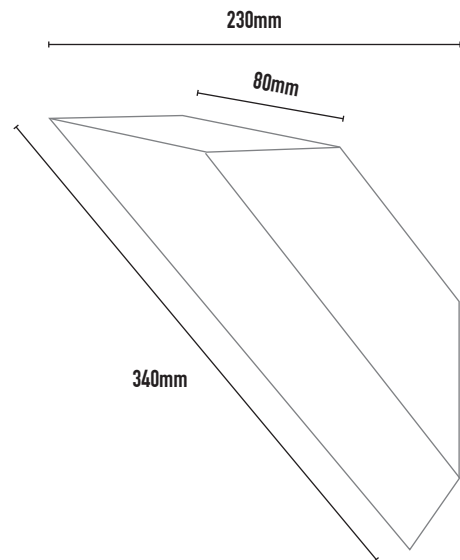

COLOURS:

	Black	-2
	White	-3
	Silver	-6
	Custom	-5

CODE	WATTAGE	LAMP TYPE	DIMENSIONS
COPGU10-X	7.5W	GU10 3000K / 4000K	80mm x 80mm x 340mm (230mm from the wall)