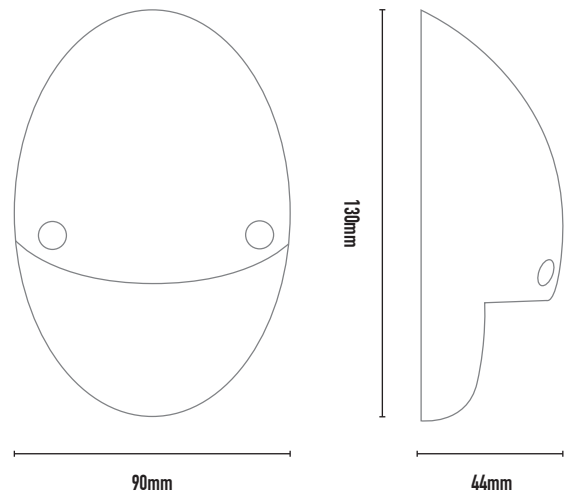

MOUSE LIGHT

- FEATURES:**
- Small round exterior walllight IP66
 - Surface mount
 - Materials: solid bronze or 316 stainless steel
 - Replaceable LED chip
 - Available as 12V or 240V
 - Ideal for commercial and residential applications: stair & orientation lighting

- COLOURS:**
- Bronze -BZ
 - Stainless Steel -SS

CODE	WATTAGE	LAMP TYPE	DIMENSIONS
MSCHMOUSE	1 x 2W	LED 2700K / 3000K / 4000K 120 lumens	130mm x 90mm (44mm from the wall)