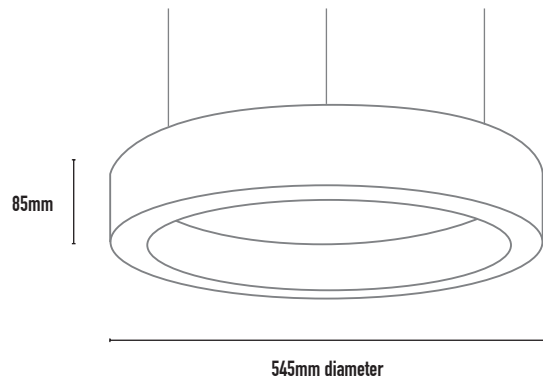

HALO PENDANT

- FEATURES:**
- Australian designed & manufactured
 - Circular LED pendant lighting system with endless creative design possibilities
 - Lights upwards & inwards
 - Available in various colour temperatures
 - Remote 24V constant voltage dimmable driver (HLG24-040)
 - Standard suspension pictured with three wires & clear flex
 - Optional drop rods & custom flex colours available
 - Ideal for residential, hospitality and commercial applications

- COLOURS:**
- Black -2
 - White -3
 - Silver -6
 - Custom -5

CODE	WATTAGE	COLOUR TEMPERATURE	DIMENSIONS
HAL2	38W	2700K	545mm dia. x 85mm depth- 3000mm drop (max)
HAL3	38W	3000K	545mm dia. x 85mm depth- 3000mm drop (max)
HAL4	38W	4000K	545mm dia. x 85mm depth- 3000mm drop (max)
HAL6	38W	6000K	545mm dia. x 85mm depth- 3000mm drop (max)