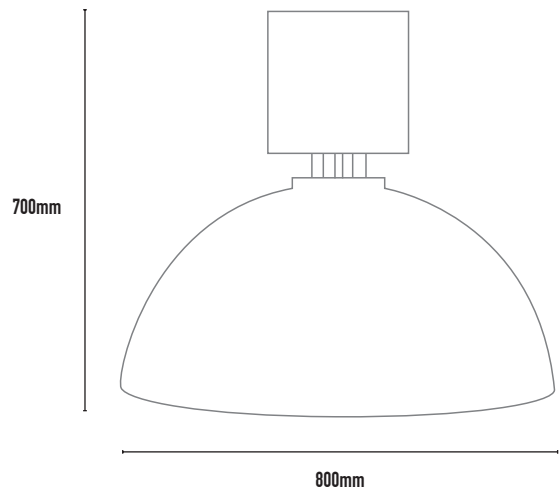

- COLOURS:**
- Black -2
  - White -3
  - Silver -6
  - Custom -5

CODE	WATTAGE	LAMP TYPE	DIMENSIONS
1080AL	MAX 30W	E27	700mm x 800mm diameter