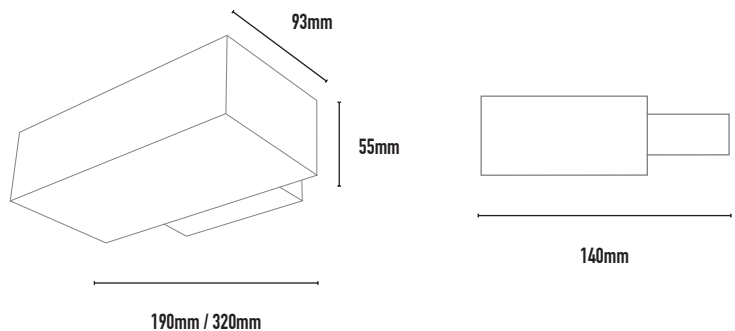

COLOURS:

	Black	-2
	White	-3
	Silver	-6

CODE	WATTAGE	BOARD OUTPUT	LAMP TYPE	DIMENSIONS	DIMMING OPTIONS
LYW13	8W	1280lm	3000k LED	190mm x 93mm x 55mm	Phase cut (leading/trailing edge)
LYW14	8W	1340lm	4000k LED	190mm x 93mm x 55mm	Phase cut (leading/trailing edge)
LYW33	16W	2560lm	3000k LED	320mm x 93mm x 55mm	Phase cut / DALI
LYW34	16W	2680lm	4000k LED	320mm x 93mm x 55mm	Phase cut / DALI