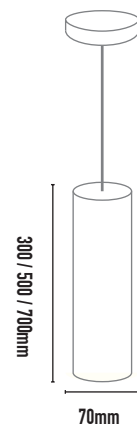

APOLLO PENDANT

- FEATURES:**
- Australian designed & manufactured pencil pendants
 - Available in three lengths
 - Lamp set back 25mm
 - Extruded aluminium body
 - Surface mount options available
 - Flex colour options: red, black, white, clear, black/white (kettle)
 - Ideal for residential, hospitality and commercial applications

COLOURS:

	Black	-2
	White	-3
	Silver	-6
	Custom	-5

CODE	WATTAGE	LAMP TYPE	DIMENSIONS
APP1030	60W Max	GU10 PAR16 LED	300mm length x 70mm diameter -1200mm drop*
APP1050	60W Max	GU10 PAR16 LED	500mm length x 70mm diameter -1200mm drop*
APP1070	60W Max	GU10 PAR16 LED	700mm length x 70mm diameter -1200mm drop*

*suspensions shown are maximum and are adjustable