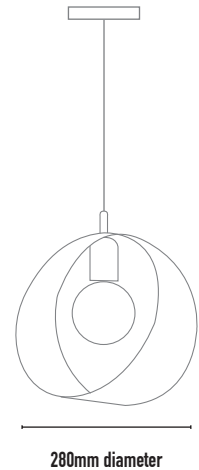

MORGANA COPPER PENDANT

- FEATURES:**
- Australian designed & manufactured
 - Contemporary copper pendant light
 - For ceiling or track mount
 - Cotton flex drop 2m, custom lengths available
 - Flex colour options: black (standard), red, white, clear, kettle (black & white), other colours on special order
 - Ideal for retail, restaurants, residential, bar and hotel spaces

- COLOURS:**  Raw solid copper finish.
*This Copper is untreated and will age naturally to its own Patina.

CODE	WATTAGE	LAMP TYPE	DIMENSIONS
MORG-S-C	60W Max	E27 Incandescent, LED	280mm (diameter) *suspension 2m drop (standard) custom lengths available