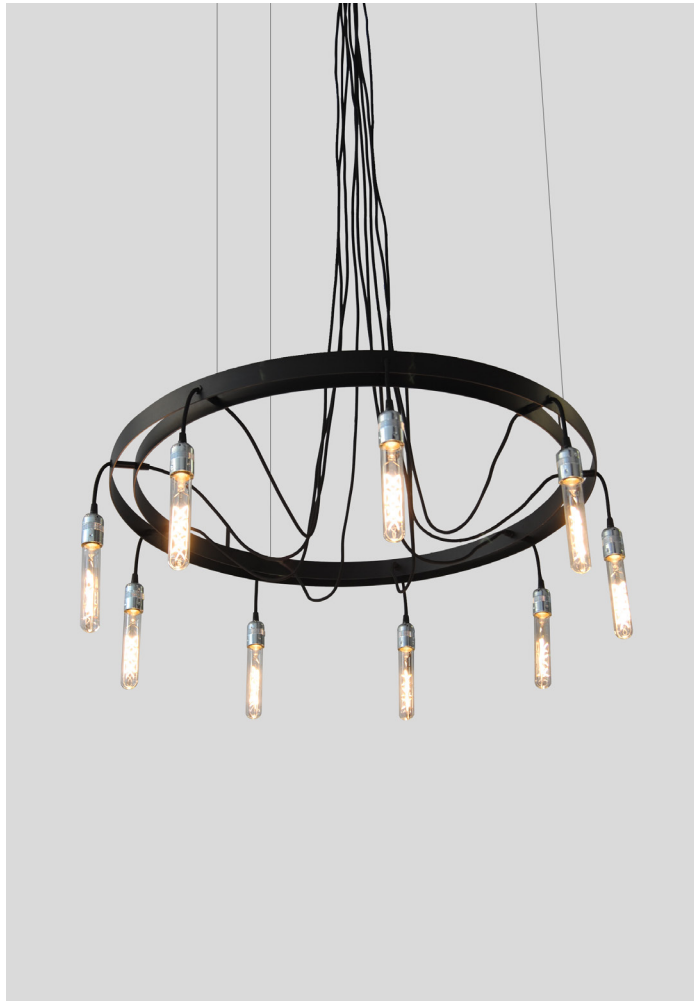

# CHI CHI CHANDELIER

- FEATURES:**
- Australian designed & manufactured
  - Contemporary chandelier pendant for various E27 globes, 900mm black aluminium rings and adjustable wire suspension
  - 9 x E27 lamp holders suitable for a variety of 240V lamps
  - Optional light sources to 60W: Incandescent, LED, Halogen, Compact Fluorescent
  - Cotton flex colour options: black, white, red, clear, black & white (kettle)
  - Pictured left: ChiChi Chandelier with decorative squirrel cage lamp option, red cotton flex, black base and aluminium ring
  - Ideal for residential, hospitality and commercial applications

**COLOURS:**

■	Black	-2
□	White	-3
■	Silver	-6
□	Custom	-5

**FLEX COLOUR OPTIONS:**

■	Black	-BL
□	White	-WH
■	Clear	-C
■	Red	-RD
▨	Black/White	-BW

CODE	WATTAGE	LAMP TYPE	FLEX LENGTHS	DIMENSIONS
CHN09	9 X 60W MAX	E27 240V	2000mm (standard) *custom lengths available	900mm diameter* *custom diameters available