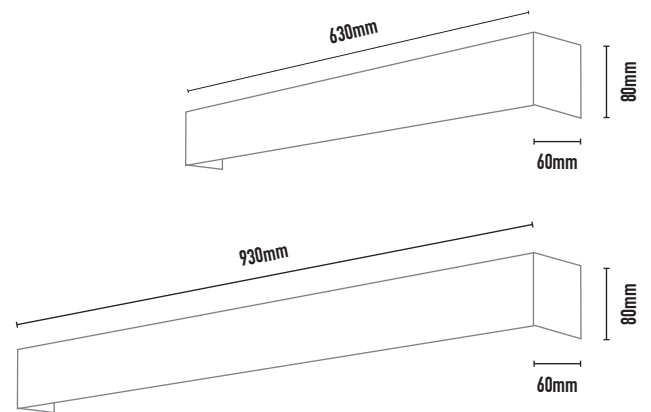

# SLIGHT OPAL WALL

- FEATURES:**
- Australian designed & manufactured
  - Sleek up and down walllight
  - Available in either dedicated LED or T5 fluorescent.
  - Fully enclosed acrylic opal diffuser
  - Aluminium powder coated fixture housing
  - Ideal for residential, hospitality and commercial applications

- COLOURS:**
- Black -2
  - White -3
  - Silver -6
  - Custom -5

CODE	WATTAGE	LAMP TYPE	DIMENSIONS
SLT563	31.4W	LED	630mm x 80mm x 60mm
SLT593	47W	LED	930mm x 80mm x 60mm
SLT114	14W	T5	630mm x 80mm x 60mm
SLT121	21W	T5	930mm x 80mm x 60mm