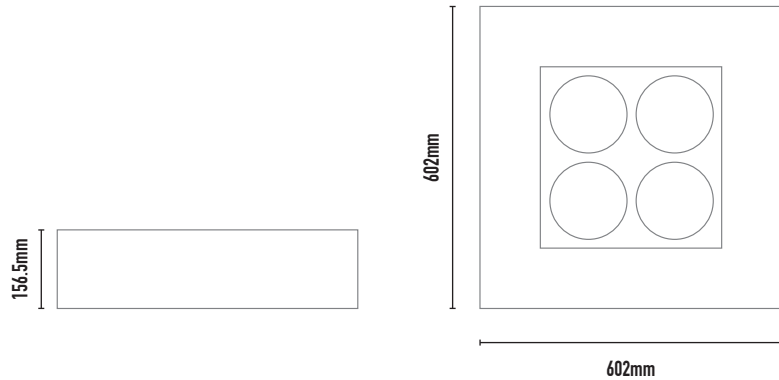

MONDO BLOK 4X4

- FEATURES:**
- Australian designed & manufactured
 - High output pendant utilising 4 x AR111 lamps and 4 x 2G11 fluoro
 - Available with upward and downward light components, downlight with Opal Acrylic diffusers and K12 upward
 - Steel powdercoated body
 - Lamp adjustment: 359° rotation, 45° tilt
 - Available in: surface mount & downward light only versions (no K12 diffusers)
 - Coloured acrylic diffusers also available
 - Ideal for residential, hospitality and commercial applications

- COLOURS:**
- Black -2
 - White -3
 - Silver -6
 - Custom -5

CODE	WATTAGE	LAMP TYPE	DIMENSIONS
MSC480	4 X 15W-50W	AR111 LED / HALOGEN	602mm x 602mm x 156.5mm
-	4 X 36W	2G11 DULUX L FLUORO	602mm x 602mm x 156.5mm