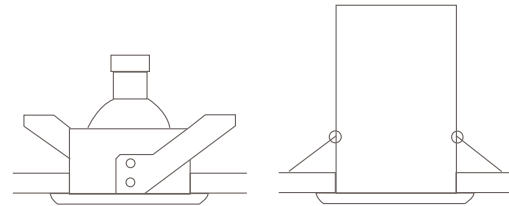

IPS85 DOWNLIGHT

- FEATURES :**
- Suitable for moist environments IP55
 - Low voltage Halogen / LED downlight
 - Use with remote transformer
 - Steel construction
 - Integral firehood version (IPS85-C)
 - Ideal for bathrooms laundries and exterior applications

CODE

IPS85
IPS85-C

WATTAGE

1 X 4W-35W
1 X 4W-35W

LAMP TYPE

MR16 LED / HALOGEN
MR16 LED / HALOGEN

DIMENSIONS

85mm dia. x 90mm- 72mm round cutout
85mm dia. x 110mm- 72mm round cutout